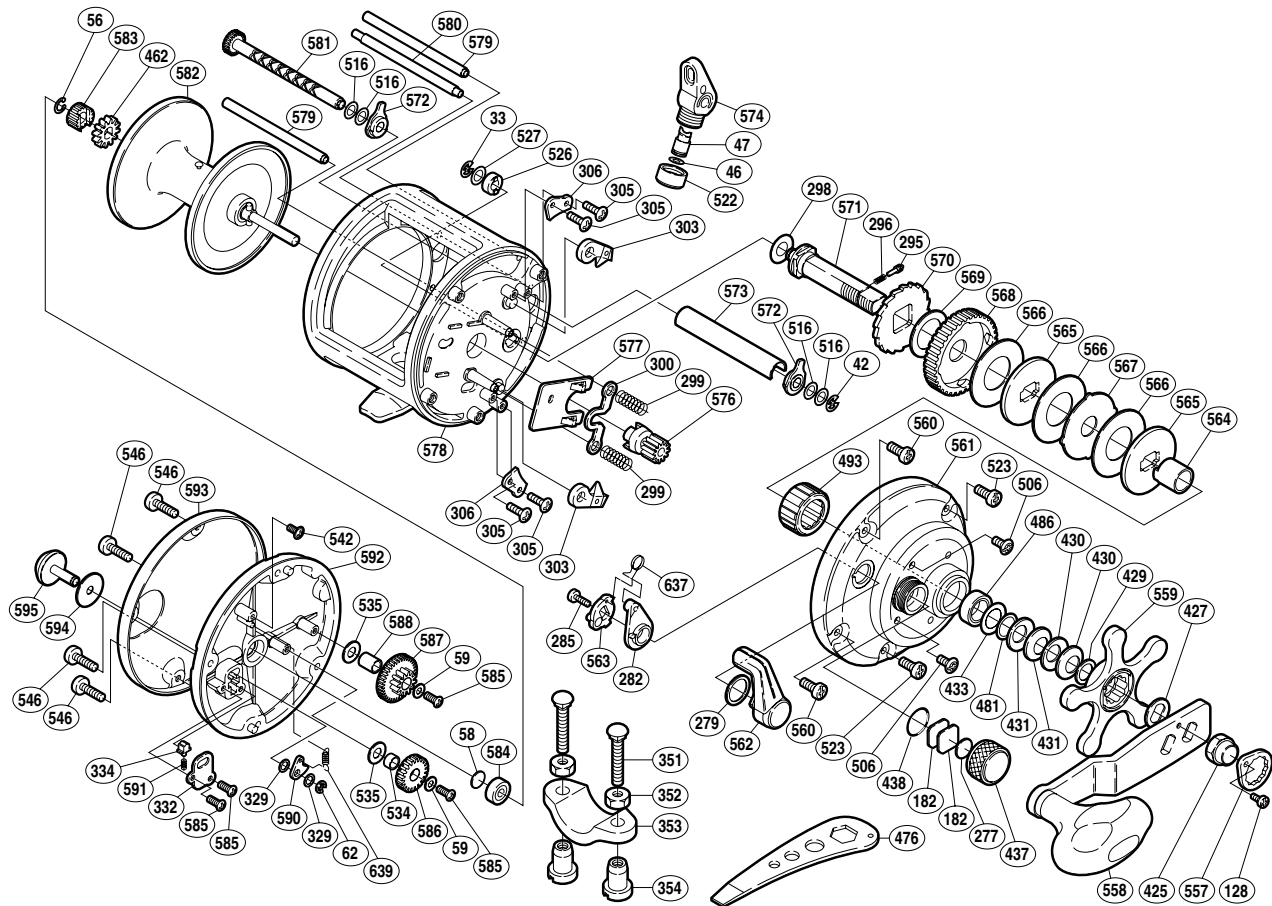

SHIMANO®

TEKOTA

TEK-700

Part No.	Description	Part No.	Description	Part No.	Description
TGT0033	Drive Shaft Retainer	TGT0437	Cast Control Cap	TGT0572	Worm Bushing
TGT0042	Worm Shaft Retainer	TGT0438	"O" Ring	TGT0573	Level Wind Guard
TGT0046	Spacer	TGT0462	Click Gear	TGT0574	Line Guide
TGT0047	Line Guide Pawl	TGT0481	Bearing Thrust Washer	TGT0576	Pinion Gear
TGT0056	Idle Gear "A" Retainer	TGT0486	Ball Bearing	TGT0577	Yoke Plate
TGT0058	Spacer "B"	TGT0493	Roller Clutch Bearing	TGT0578	One-Piece Frame
TGT0059	Lock Washer	TGT0506	Right Side Plate Screw (B)	TGT0579	Stabilizer Bar "A"
TGT0062	Click Pawl Retainer	TGT0516	Worm Shaft Spacer	TGT0580	Stabilizer Bar "B"
TGT0128	Handle Nut Plate Screw	TGT0522	Pawl Cap	TGT0581	Worm Shaft
TGT0182	Cast Control Spacer (A)	TGT0523	Right Side Plate Screw (C)	TGT0582	Spool Assembly
TGT0277	Cast Control Spacer (B)	TGT0526	Drive Shaft Bushing	TGT0583	Idle Gear "A"
TGT0279	Smoother	TGT0527	Drive Shaft Washer (A)	TGT0584	Ball Bearing
TGT0282	Eccentric Cam Bushing	TGT0534	Idle Gear "B" Support	TGT0585	Multi-Purpose Screw
TGT0285	Clutch Lever Screw	TGT0535	Spacer "A"	TGT0586	Idle Gear "B"
TGT0295	Click Pin	TGT0542	Click Pawl Spring Screw	TGT0587	Idle Gear "D"
TGT0296	Click Spring	TGT0546	Left Side Plate Screw	TGT0588	Idle Gear "D" Support
TGT0298	Drive Shaft Washer (B)	TGT0557	Handle Nut Plate	TGT0590	Click Pawl
TGT0299	Yoke Spring	TGT0558	Handle Assembly	TGT0591	Click Spring
TGT0300	Yoke	TGT0559	Star Drag	TGT0592	Left Side Plate
TGT0303	Anti-Reverse Pawl	TGT0560	Right Side Plate Screw (A)	TGT0593	Left Side Plate Cover
TGT0305	Anti-Reverse Pawl Screw	TGT0561	Right Side Plate	TGT0594	Spacer (A)
TGT0306	Anti-Reverse Pawl Keeper	TGT0562	Clutch Lever	TGT0595	Click Button
TGT0329	Spacer (B)	TGT0563	Clutch Cam	TGT0637	Clutch Spring
TGT0332	Click Spring Retainer	TGT0564	Roller Clutch Inner Tube	TGT0639	Click Pawl Spring
TGT0334	Click Spring Holder	TGT0565	Key Washer		
TGT0425	Handle Nut	TGT0566	Drag Washer (B)	TGT0351	Rod Clamp Bolt (accessory)
TGT0427	Drive Shaft Shield	TGT0567	Eared Washer	TGT0352	Rod Clamp Nut (B) (accessory)
TGT0429	Star Drag Washer	TGT0568	Drive Gear	TGT0353	Rod Clamp (accessory)
TGT0430	Drag Spring Washer (10L)	TGT0569	Drag Washer (A)	TGT0354	Rod Clamp Nut (A) (accessory)
TGT0431	Drag Spring Washer (10H)	TGT0570	Anti-Reverse Ratchet		
TGT0433	Bearing Seal	TGT0571	Drive Shaft	TGT0476	Wrench (accessory)