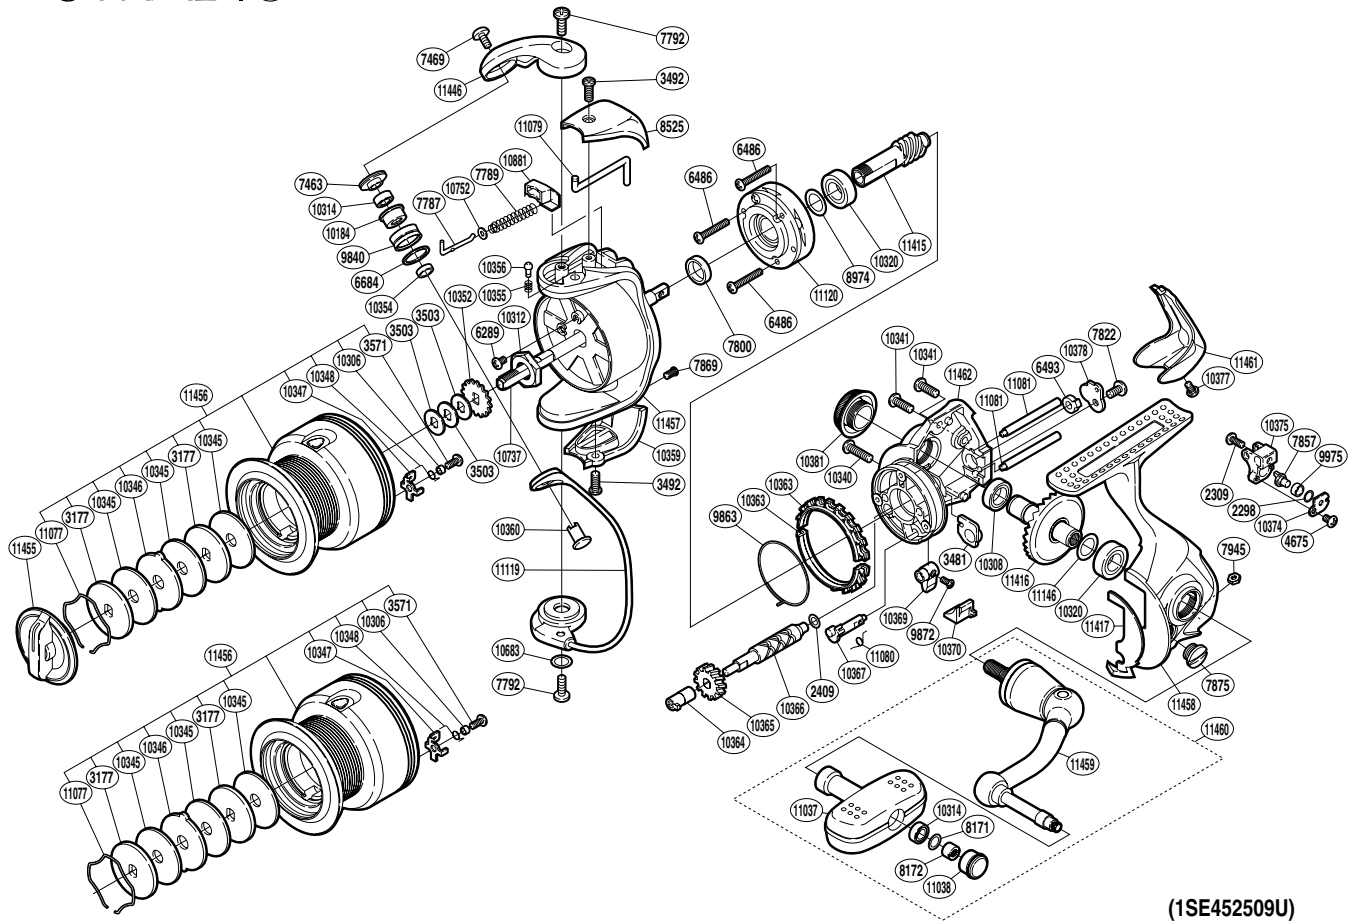

SHIMANO

STRADIC

A-RB

ST-2500FI

(1SE452509U)

Part No.	Description	Part No.	Description	Part No.	Description
RD 2298	Spacer	RD 9863	Friction Spring	RD10375	Oscillating Slider
RD 2309	Screw	RD 9872	Screw	RD10377	Screw
RD 2409	Spacer	RD 9975	Oscillating Slider Bushing	RD10378	Worm Shaft Retainer
RD 3177	Key Washer	RD10184	Line Roller Bushing	RD10381	Handle Screw Cap
RD 3481	Bushing	RD10306	Drag Click Collar	RD10683	Washer
RD 3492	Screw	RD10308	Ball Bearing	RD10737	Main Shaft
RD 3503	Spool Washer	RD10312	Rotor Nut	RD10752	Spring Guide A Support
RD 3571	Screw	RD10314	Ball Bearing	RD10881	Bail Spring Seat
RD 4675	Screw	RD10320	Ball Bearing	RD11037	Handle Knob
RD 6289	Screw	RD10340	Screw	RD11038	Handle Knob Seal
RD 6486	Screw	RD10341	Screw	RD11077	Drag Washers Retainer
RD 6493	Worm Bushing (rear)	RD10345	Drag Washer	RD11079	Bail Trip Lever
RD 6684	Line Roller Spacer	RD10346	Eared Washer	RD11080	Anti-Reverse Cam Spring
RD 7463	Line Roller Washer	RD10347	Drag Click	RD11081	Oscillating Guide
RD 7469	Screw	RD10348	Click Spring	RD11119	Bail Assembly
RD 7787	Bail Spring Guide A	RD10352	Spool Support	RD11120	Roller Clutch Assembly
RD 7789	Bail Spring	RD10354	Bearing Spacer	RD11146	Washer
RD 7792	Screw	RD10355	Click Spring	RD11415	Pinion Gear
RD 7800	Rotor Ring	RD10356	Click Pin	RD11416	Drive Gear
RD 7822	Screw	RD10359	Bail Hold Support Guard	RD11417	Bail Trip Strike
RD 7857	Oscillating Pawl	RD10360	Line Roller Support	RD11446	Bail Arm
RD 7869	Screw	RD10363	Friction Ring	RD11455	Drag Knob
RD 7875	Oil Cap	RD10364	Worm Bushing (front)	RD11456	Spool Assembly
RD 7945	Nut	RD10365	Idle Gear	RD11457	Rotor
RD 8171	Washer	RD10366	Worm Shaft	RD11458	Side Cover
RD 8172	Handle Knob Nut	RD10367	Anti-Reverse Cam	RD11459	Handle Shank Assembly
RD 8525	Bail Spring Cover	RD10369	Anti-Reverse Lever	RD11460	Handle Assembly
RD 8974	Washer	RD10370	Anti-Reverse Lever Cover	RD11461	Rear Protector
RD 9840	Line Roller	RD10374	Oscillating Pawl Cover	RD11462	Body

(191115)