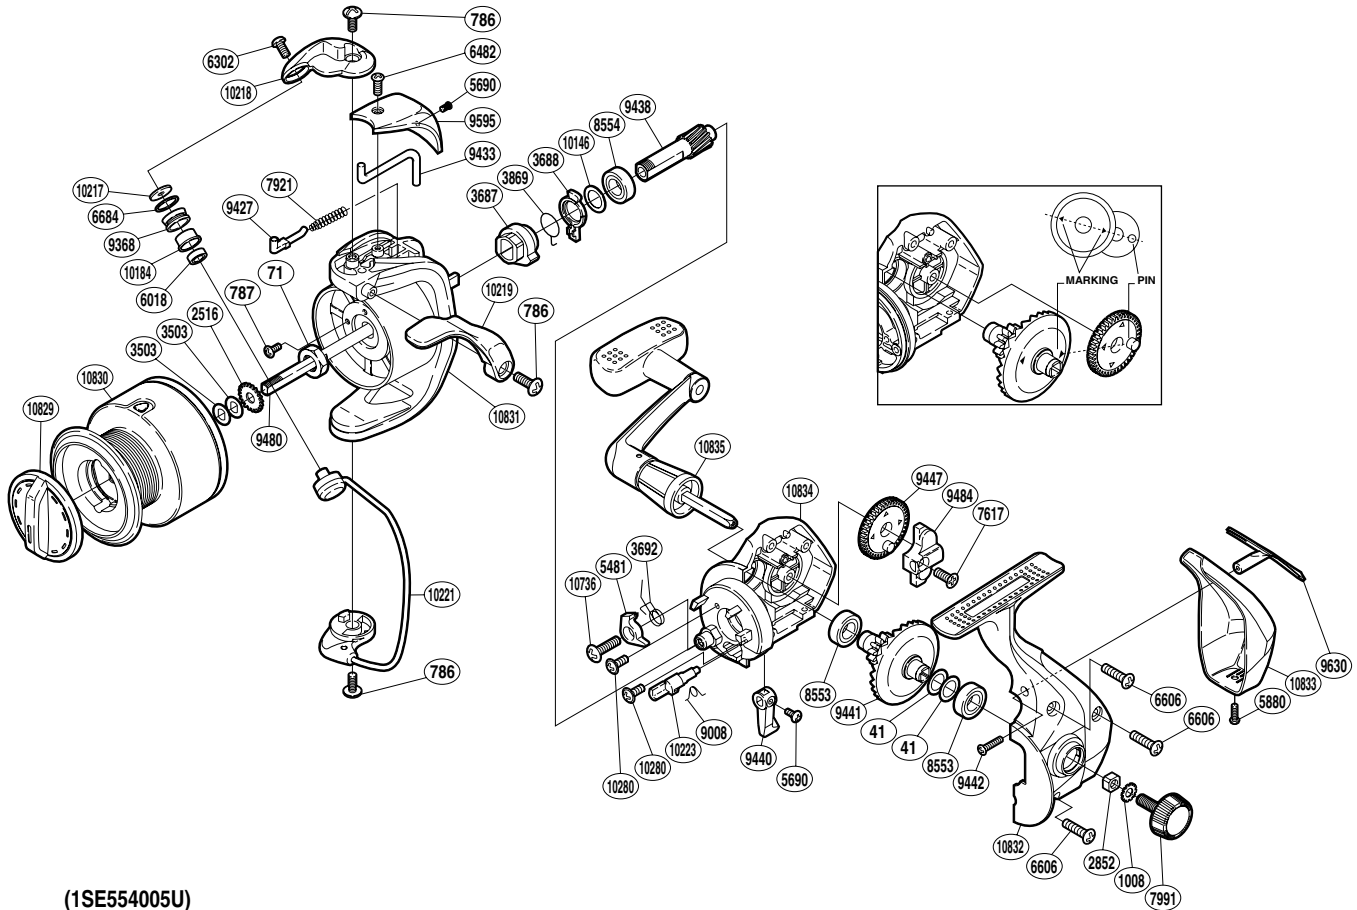

SHIMANO®

SYNCOPATE

SC-4000FE

(1SE554005U)

Part No.	Description	Part No.	Description	Part No.	Description
RD 0041	Washer	RD 6606	Screw	RD 9595	Bail Spring Cover
RD 0071	Rotor Nut	RD 6684	Line Roller Spacer	RD 9630	Rear Protector A
RD 0786	Screw	RD 7617	Screw	RD10146	Washer
RD 0787	Screw	RD 7921	Bail Spring	RD10184	Line Roller Bushing
RD 1008	Handle Lock Washer	RD 7991	Handle Screw Cap	RD10217	Line Roller Washer
RD 2516	Spool Support	RD 8553	Ball Bearing	RD10218	Bail Arm
RD 2852	Handle Screw Lock	RD 8554	Ball Bearing	RD10219	Quick-Fire II Trigger
RD 3503	Spool Washer	RD 9008	Anti-Reverse Cam Spring	RD10221	Bail Assembly
RD 3687	Anti-Reverse Ratchet	RD 9368	Line Roller	RD10223	Anti-Reverse Cam
RD 3688	Anti-Reverse Lock Out	RD 9427	Bail Spring Guide	RD10280	Screw
RD 3692	Anti-Reverse Pawl Spring	RD 9433	Bail Trip Lever	RD10736	Screw
RD 3869	Anti-Reverse Lock Out Spring	RD 9438	Pinion Gear	RD10829	Drag Knob
RD 5481	Anti-Reverse Pawl	RD 9440	Anti-Reverse Lever	RD10830	Spool Assembly
RD 5690	Screw	RD 9441	Drive Gear	RD10831	Rotor
RD 5880	Screw	RD 9442	Screw	RD10832	Side Cover
RD 6018	Ball Bearing	RD 9447	Oscillating Gear	RD10833	Rear Protector B
RD 6302	Screw	RD 9480	Main Shaft	RD10834	Body
RD 6482	Screw	RD 9484	Oscillating Slider	RD10835	Handle Assembly