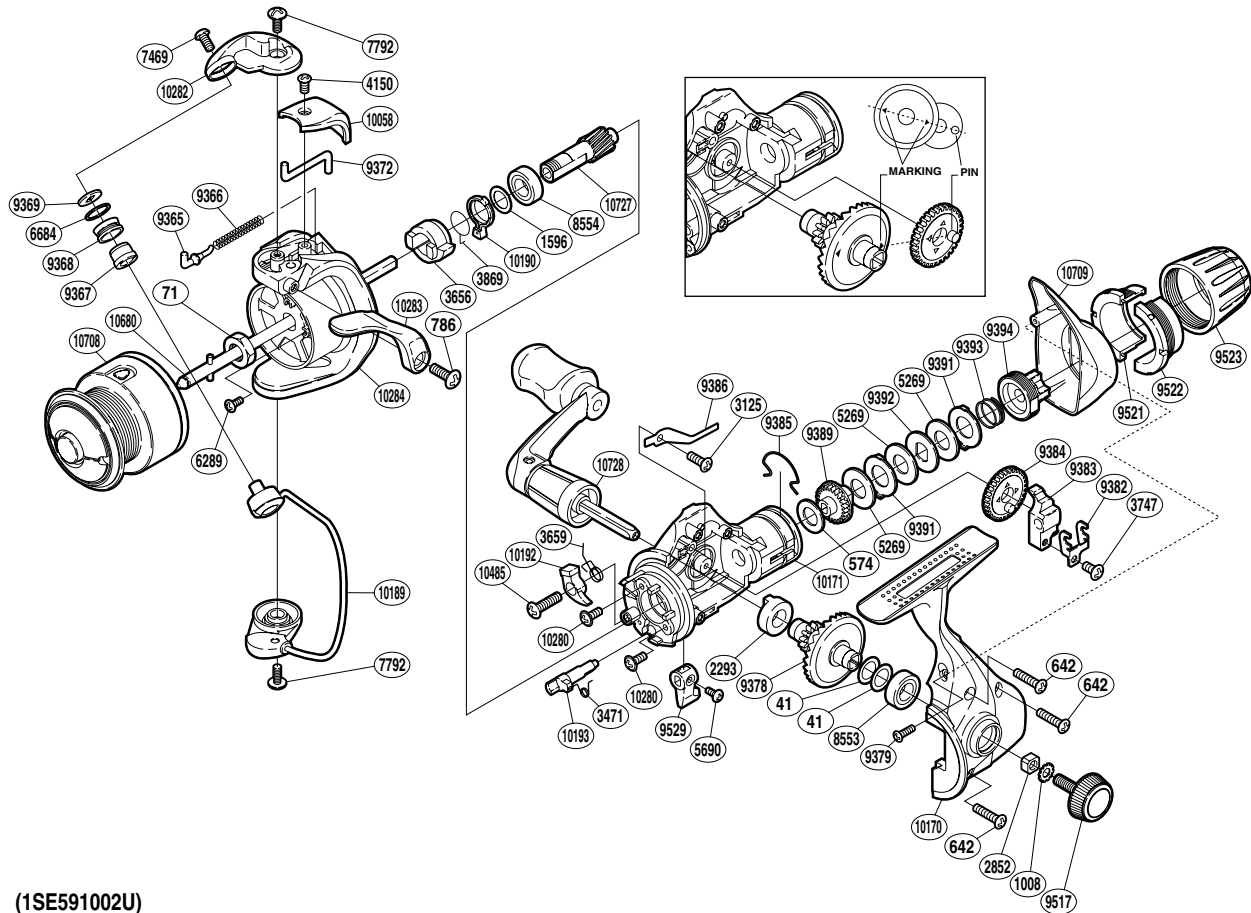

SHIMANO®

AX

AX-1000RB

(1SE591002U)

Part No.	Description	Part No.	Description	Part No.	Description
RD 0041	Washer	RD 8553	Ball Bearing	RD 9522	Drag Programmer B2
RD 0071	Rotor Nut	RD 8554	Ball Bearing	RD 9523	Drag Programmer A
RD 0574	Drag Washer	RD 9365	Bail Spring Guide	RD 9529	Anti-Reverse Lever
RD 0642	Screw	RD 9366	Bail Spring	RD10058	Bail Spring Cover
RD 0786	Screw	RD 9367	Line Roller Bushing	RD10170	Side Cover
RD 1008	Handle Lock Washer	RD 9368	Line Roller	RD10171	Body
RD 1596	Washer	RD 9369	Line Roller Washer	RD10189	Bail Assembly
RD 2293	Drive Gear Bushing	RD 9372	Bail Trip Lever	RD10190	Anti-Reverse Lock Out
RD 2852	Handle Screw Lock	RD 9378	Drive Gear	RD10192	Anti-Reverse Pawl
RD 3125	Screw	RD 9379	Screw	RD10193	Anti-Reverse Cam
RD 3471	Anti-Reverse Cam Spring	RD 9382	Oscillating Slider Retainer	RD10280	Screw
RD 3656	Anti-Reverse Ratchet	RD 9383	Oscillating Slider	RD10282	Bail Arm
RD 3659	Anti-Reverse Pawl Spring	RD 9384	Oscillating Gear	RD10283	Quick-Fire II Trigger
RD 3747	Screw	RD 9385	Hold Click Spring	RD10284	Rotor
RD 3869	Anti-Reverse Lock Out Spring	RD 9386	Drag Click	RD10485	Screw
RD 4150	Screw	RD 9389	Drag Shaft	RD10680	Main Shaft
RD 5269	Drag Washer	RD 9391	Eared Washer	RD10708	Spool Assembly
RD 5690	Screw	RD 9392	Key Washer	RD10709	Rear Protector
RD 6289	Screw	RD 9393	Drag Coil Spring	RD10727	Pinion Gear
RD 6684	Line Roller Spacer	RD 9394	Pressure Screw	RD10728	Handle Assembly
RD 7469	Screw	RD 9517	Handle Screw Cap		
RD 7792	Screw	RD 9521	Drag Programmer B1		