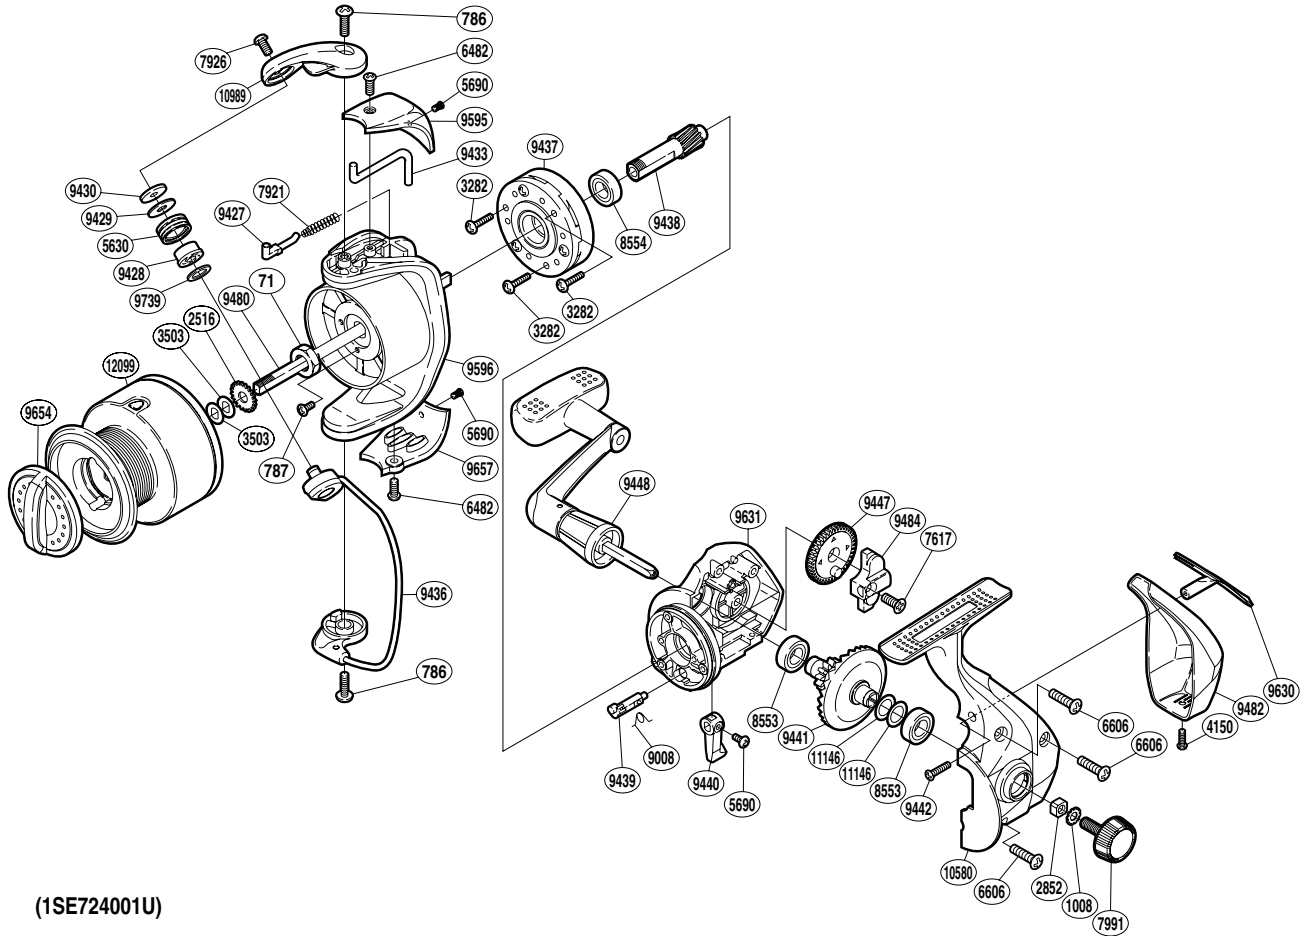

SHIMANO

SIENNA

SN-4000FB

(1SE724001U)

Part No.	Description	Part No.	Description	Part No.	Description
RD 0071	Rotor Nut	RD 7991	Handle Screw Cap	RD 9447	Oscillating Gear
RD 0786	Screw	RD 8553	Ball Bearing	RD 9448	Handle Assembly
RD 0787	Screw	RD 8554	Ball Bearing	RD 9480	Main Shaft
RD 1008	Handle Lock Washer	RD 9008	Anti-Reverse Cam Spring	RD 9482	Rear Protector B
RD 2516	Spool Support	RD 9427	Bail Spring Guide	RD 9484	Oscillating Slider
RD 2852	Handle Screw Lock	RD 9428	Line Roller Bushing	RD 9595	Bail Spring Cover
RD 3282	Screw	RD 9429	Line Roller Spacer	RD 9596	Rotor
RD 3503	Spool Washer	RD 9430	Line Roller Washer	RD 9630	Rear Protector A
RD 4150	Screw	RD 9433	Bail Trip Lever	RD9631	Body
RD 5630	Line Roller	RD 9436	Bail Assembly	RD 9654	Drag Knob
RD 5690	Screw	RD 9437	Roller Clutch Assembly	RD 9657	Bail Hold Support Guard
RD 6482	Screw	RD 9438	Pinion Gear	RD 9739	Bearing Spacer
RD 6606	Screw	RD 9439	Anti-Reverse Cam	RD10580	Side Cover
RD 7617	Screw	RD 9440	Anti-Reverse Lever	RD10989	Bail Arm
RD 7921	Bail Spring	RD 9441	Drive Gear	RD11146	Washer
RD 7926	Screw	RD 9442	Screw	RD12099	Spool Assembly