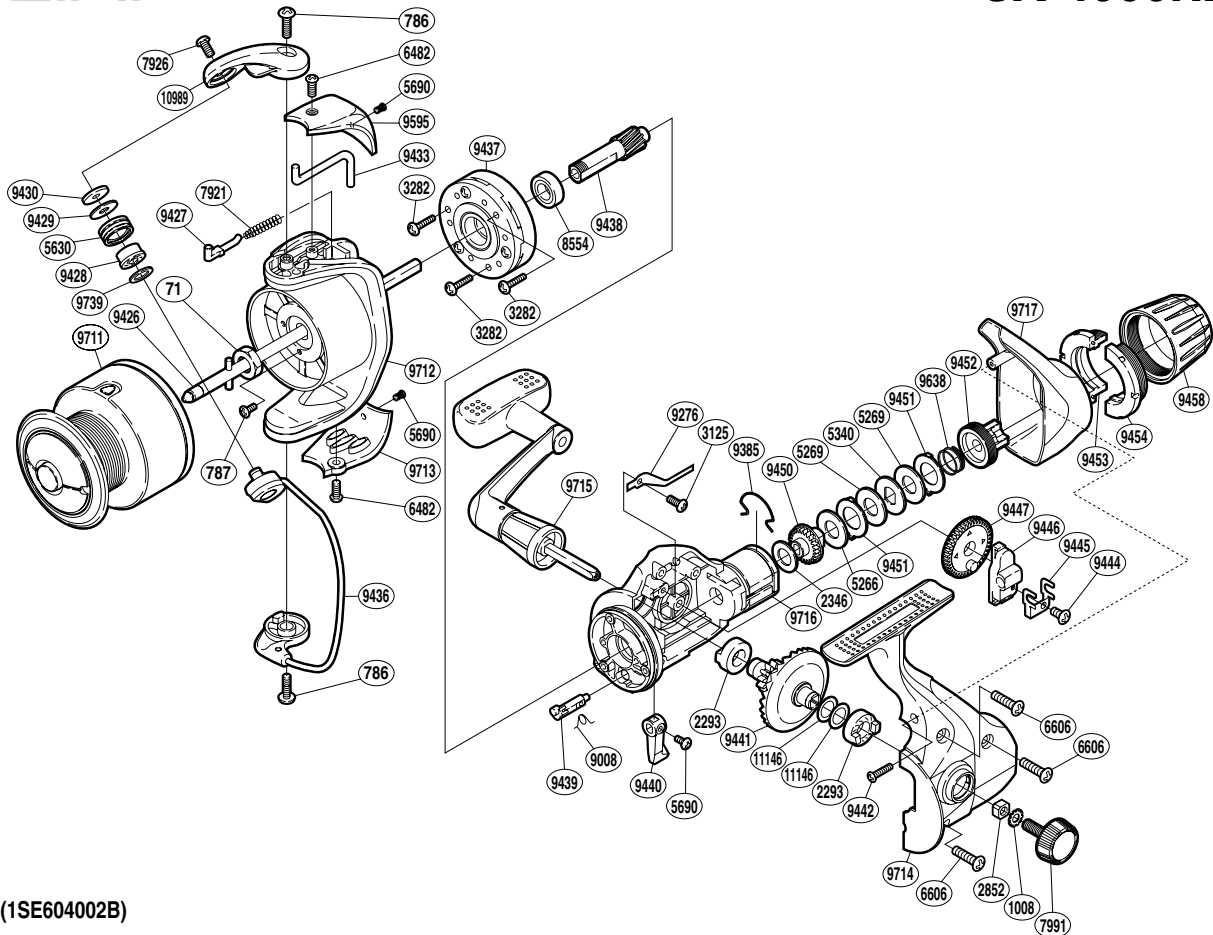

SHIMANO

CX-4000RB

(1SE604002B)

Part No.	Description	Part No.	Description	Part No.	Description
RD 0071	Rotor Nut	RD 9008	Anti-Reverse Cam Spring	RD 9450	Drag Shaft
RD 0786	Screw	RD 9276	Drag Click	RD 9451	Eared Washer
RD 0787	Screw	RD 9385	Hold Click Spring	RD 9452	Pressure Screw
RD 1008	Handle Lock Washer	RD 9426	Main Shaft	RD 9453	Drag Programmer B1
RD 2293	Drive Gear Bushing	RD 9427	Bail Spring Guide	RD 9454	Drag Programmer B2
RD 2346	Drag Washer C (cloth)	RD 9428	Line Roller Bushing	RD 9458	Drag Programmer A
RD 2852	Handle Screw Lock	RD 9429	Line Roller Spacer	RD 9595	Bail Spring Cover
RD 3125	Screw	RD 9430	Line Roller Washer	RD 9638	Drag Coil Spring
RD 3282	Screw	RD 9433	Bail Trip Lever	RD 9711	Spool Assembly
RD 5266	Drag Washer H (cloth)	RD 9436	Bail Assembly	RD 9712	Rotor
RD 5269	Drag Washer H (blue)	RD 9437	Roller Clutch Assembly	RD 9713	Bail Hold Support Guard
RD 5340	Key Washer A	RD 9438	Pinion Gear	RD 9714	Side Cover
RD 5630	Line Roller	RD 9439	Anti-Reverse Cam	RD 9715	Handle Assembly
RD 5690	Screw	RD 9440	Anti-Reverse Lever	RD 9716	Body
RD 6482	Screw	RD 9441	Drive Gear	RD 9717	Rear Protector
RD 6606	Screw	RD 9442	Screw	RD 9739	Bearing Spacer
RD 7921	Bail Spring	RD 9444	Screw	RD10989	Bail Arm
RD 7926	Screw	RD 9445	Oscillating Slider Retainer	RD11146	Washer
RD 7991	Handle Screw Cap	RD 9446	Oscillating Slider		
RD 8554	Ball Bearing	RD 9447	Oscillating Gear		