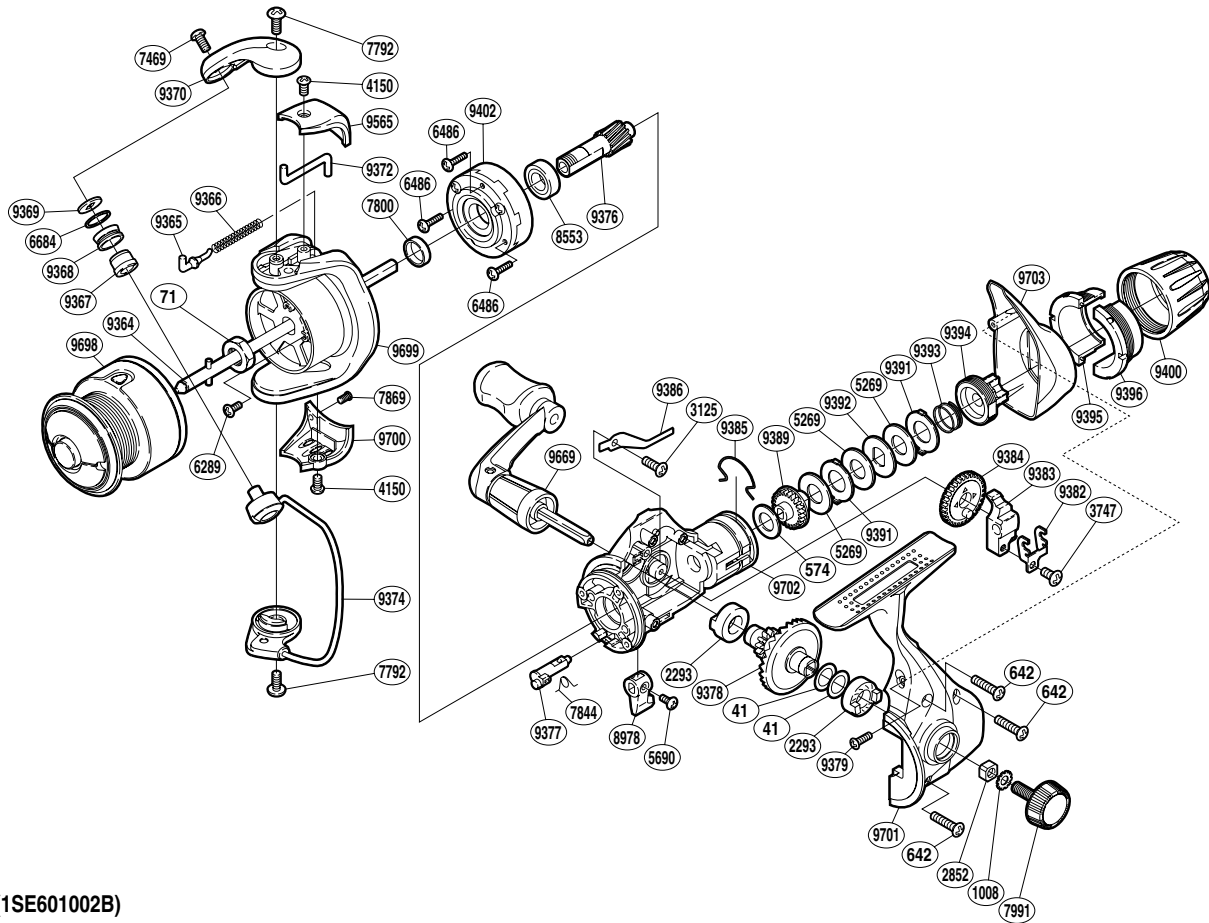

SHIMANO®

CX-1000RB

(1SE601002B)

Part No.	Description	Part No.	Description	Part No.	Description
RD 0041	Washer	RD 7991	Handle Screw Cap	RD 9386	Drag Click
RD 0071	Rotor Nut	RD 8553	Ball Bearing	RD 9389	Drag Shaft
RD 0574	Drag Washer C (cloth)	RD 8978	Anti-Reverse Lever	RD 9391	Eared Washer
RD 0642	Screw	RD 9364	Main Shaft	RD 9392	Key Washer
RD 1008	Handle Lock Washer	RD 9365	Bail Spring Guide	RD 9393	Drag Coil Spring
RD 2293	Drive Gear Bushing	RD 9366	Bail Spring	RD 9394	Pressure Screw
RD 2852	Handle Screw Lock	RD 9367	Line Roller Bushing	RD 9395	Drag Programmer B1
RD 3125	Screw	RD 9368	Line Roller	RD 9396	Drag Programmer B2
RD 3747	Screw	RD 9369	Line Roller Washer	RD 9400	Drag Programmer A
RD 4150	Screw	RD 9370	Bail Arm	RD 9402	Roller Clutch Assembly
RD 5269	Drag Washer H (blue)	RD 9372	Bail Trip Lever	RD 9565	Bail Spring Cover
RD 5690	Screw	RD 9374	Bail Assembly	RD 9669	Handle Assembly
RD 6289	Screw	RD 9376	Pinion Gear	RD 9698	Spool Assembly
RD 6486	Screw	RD 9377	Anti-Reverse Cam	RD 9699	Rotor
RD 6684	Line Roller Spacer	RD 9378	Drive Gear	RD 9700	Bail Hold Support Guard
RD 7469	Screw	RD 9379	Screw	RD 9701	Side Cover
RD 7792	Screw	RD 9382	Oscillating Slider Retainer	RD 9702	Body
RD 7800	Rotor Ring	RD 9383	Oscillating Slider	RD 9703	Rear Protector
RD 7844	Anti-Reverse Cam Spring	RD 9384	Oscillating Gear		
RD 7869	Screw	RD 9385	Hold Click Spring		