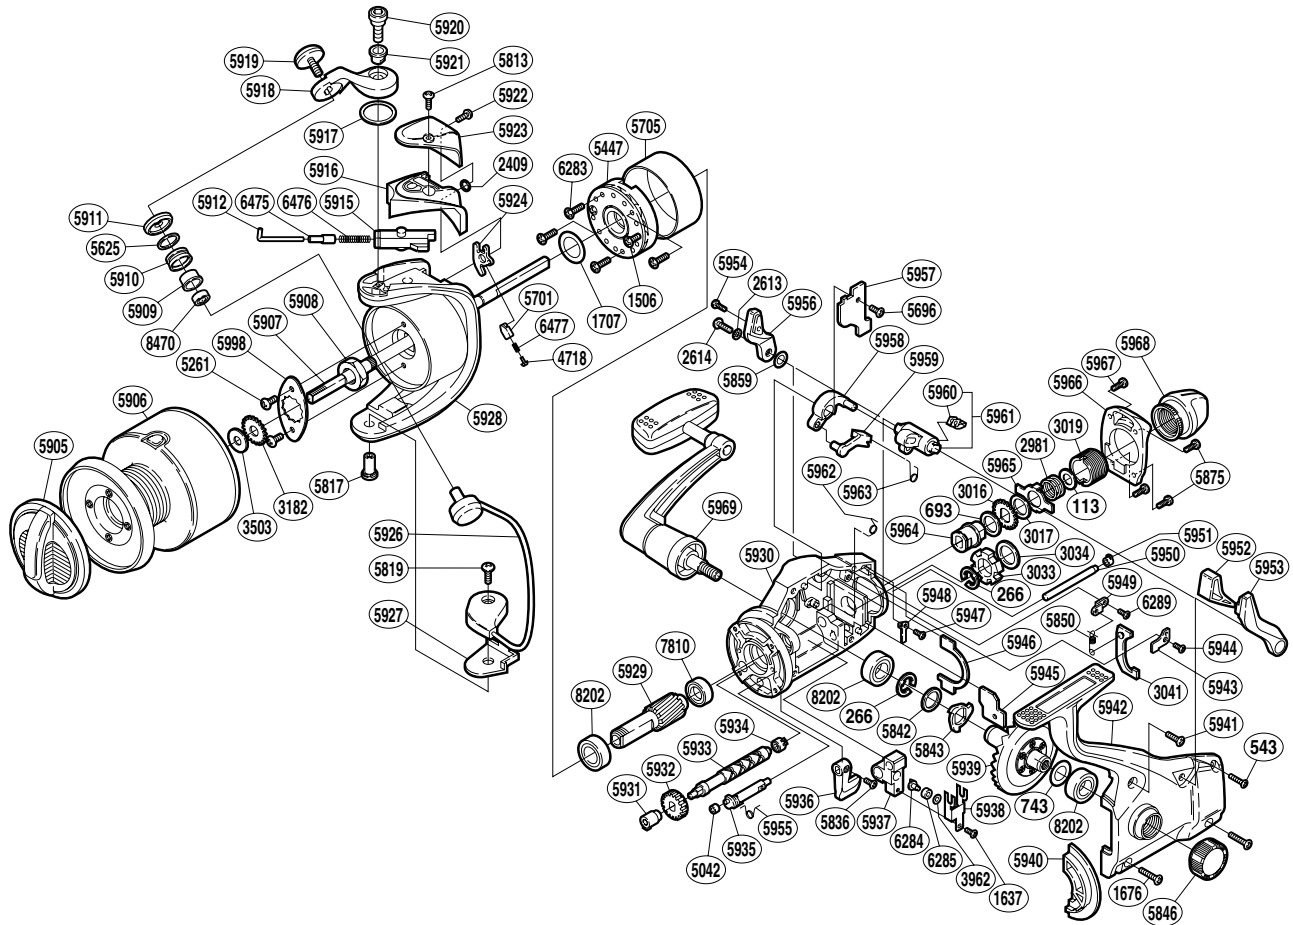

SHIMANO®

THUNNUS A-RB

TU-6000F

Part No.	Description	Part No.	Description	Part No.	Description
RD 0113	Tension Spring Washer	RD 5859	BaitRunner Lever Spacer	RD 5944	BaitRunner Pawl Guide Screw
RD 0266	"C" Lock	RD 5875	Rear Protector Screw (A)	RD 5945	Worm Shaft Retainer
RD 0543	Side Cover Screw (B)	RD 5905	Drag Knob	RD 5946	Dial Retainer
RD 0693	Free Spool Tension Washer (cloth)	RD 5906	Spool Assembly	RD 5947	Dial Click Screw
RD 0743	Drive Gear Washer	RD 5907	Main Shaft	RD 5948	Dial Click
RD 1506	Roller Clutch Cover Screw	RD 5908	Rotor Nut	RD 5949	Spring Retainer
RD 1637	Slider Retainer Screw	RD 5909	Line Roller Bushing	RD 5950	Oscillating Guide
RD 1676	Side Cover Screw (A)	RD 5910	Line Roller	RD 5951	Oscillating Guide Holder
RD 1707	Bushing Washer	RD 5911	Line Roller Washer	RD 5952	BaitRunner Lever Bridge
RD 2409	Spacer	RD 5912	Bail Spring Guide (A)	RD 5953	BaitRunner Lever Arm (L)
RD 2613	Lock Washer	RD 5915	Bail Spring Guide (B)	RD 5954	BaitRunner Lever Screw
RD 2614	Clutch Arm Screw	RD 5916	Bail Spring Cover	RD 5955	Anti-Reverse Cam Spring
RD 2981	Free Spool Tension Spring	RD 5917	Bail Arm Washer	RD 5956	BaitRunner Lever Arm (R)
RD 3016	Click Gear	RD 5918	Bail Arm	RD 5957	Clutch Pawl Guard
RD 3017	Free Spool Tension Washer (B)	RD 5919	Line Roller Screw	RD 5958	Clutch Lever
RD 3019	Free Spool Tension Screw	RD 5920	Bail Arm Screw	RD 5959	Clutch Pawl
RD 3033	BaitRunner Ratchet	RD 5921	Bail Arm Screw Collar	RD 5960	Clutch Arm Cover
RD 3034	Ratchet Spacer	RD 5922	Guard Screw (B)	RD 5961	Clutch Arm
RD 3041	BaitRunner Pawl	RD 5923	Bail Spring Cover Guard	RD 5962	Clutch Spring
RD 3182	Spool Support	RD 5924	Bail Trip Lever	RD 5963	Clutch Pawl Spring
RD 3503	Spool Washer	RD 5926	Bail Assembly	RD 5964	Free Spool Tension Shaft
RD 3962	Spacer	RD 5927	Bail Hold Support Spacer	RD 5965	Eared Washer
RD 4718	Lever Spring Guide (A)	RD 5928	Rotor	RD 5966	Rear Protector
RD 5042	Anti-Reverse Cam Ring	RD 5929	Pinion Gear	RD 5967	Rear Protector Screw (B)
RD 5261	Nut Lock Screw	RD 5930	Body	RD 5968	BaitRunner Tension Dial
RD 5447	Roller Clutch Assembly	RD 5931	Worm Bushing (front)	RD 5969	Handle Assembly
RD 5625	Line Roller Spacer	RD 5932	Idle Gear	RD 5998	Rotor Nut Retainer
RD 5696	Clutch Pawl Guard Screw	RD 5933	Worm Shaft	RD 6283	Roller Clutch Screw
RD 5701	Lever Spring Guide (B)	RD 5934	Worm Bushing (rear)	RD 6284	Oscillating Pawl
RD 5705	Roller Clutch Ring	RD 5935	Anti-Reverse Cam	RD 6285	Oscillating Slider Bushing
RD 5813	Guard Screw (A)	RD 5936	Anti-Reverse Lever	RD 6289	Spring Retainer Screw
RD 5817	Bail Hold Support Shaft	RD 5937	Oscillating Slider	RD 6475	Spring Guide (A) Support
RD 5819	Bail Hold Support Screw	RD 5938	Oscillating Slider Retainer	RD 6476	Bail Spring
RD 5836	Anti-Reverse Lever Screw	RD 5939	Drive Gear	RD 6477	Bail Trip Lever Spring
RD 5842	Drive Gear Ratchet Spacer	RD 5940	Side Cover Flange	RD 7810	Ball Bearing
RD 5843	Drive Gear Ratchet	RD 5941	Side Cover Screw (C)	RD 8202	Ball Bearing
RD 5846	Handle Screw Cap	RD 5942	Side Cover	RD 8470	Line Roller Bearing
RD 5850	BaitRunner Pawl Spring	RD 5943	BaitRunner Pawl Guide		