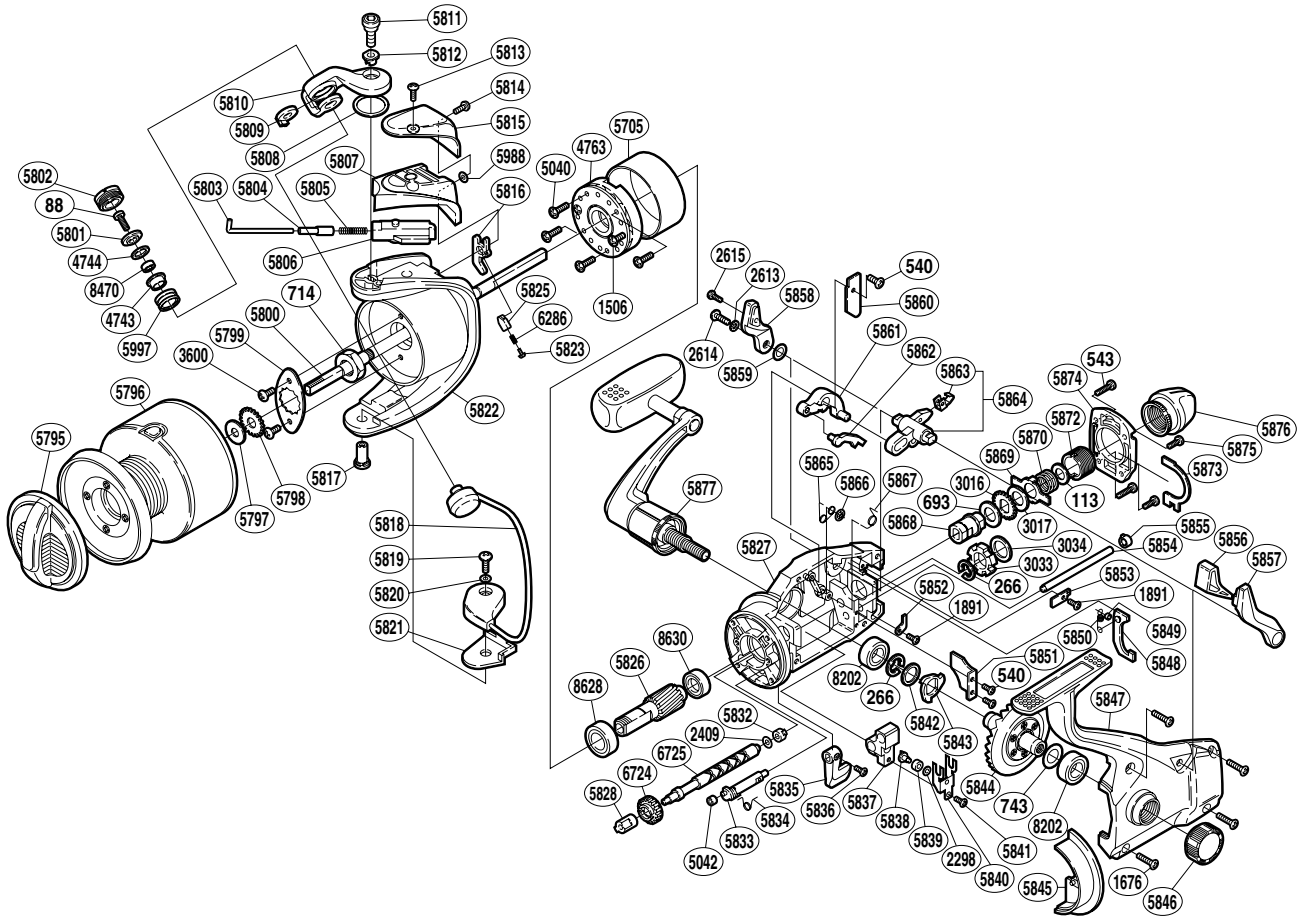

## TU-16000F

Part No.	Description	Part No.	Description	Part No.	Description
RD 0088	Line Roller Screw	RD 5806	Bail Spring Guide (B)	RD 5848	BaitRunner Pawl
RD 0113	Tension Spring Washer (B)	RD 5807	Bail Spring Cover	RD 5849	Spring Retainer
RD 0266	"C" Lock	RD 5808	Bail Arm Washer	RD 5850	BaitRunner Pawl Spring
RD 0540	Multi-Purpose Screw (A)	RD 5809	Line Roller Support Collar	RD 5851	Worm Shaft Retainer
RD 0543	Rear Protector Screw (long)	RD 5810	Bail Arm	RD 5852	Dial Click
RD 0693	Free Spool Tension Washer (cloth)	RD 5811	Bail Arm Screw	RD 5853	BaitRunner Pawl Guide
RD 0714	Rotor Nut	RD 5812	Bail Arm Screw Collar	RD 5854	Oscillating Guide
RD 0743	Drive Gear Washer	RD 5813	Guard Screw (A)	RD 5855	Oscillating Guide Holder
RD 1506	Roller Clutch Cover Screw	RD 5814	Guard Screw (B)	RD 5856	BaitRunner Lever Bridge
RD 1676	Side Cover Screw	RD 5815	Bail Spring Cover Guard	RD 5857	BaitRunner Lever Arm (L)
RD 1891	Multi-Purpose Screw (B)	RD 5816	Bail Trip Lever	RD 5858	BaitRunner Lever Arm (R)
RD 2298	Spacer	RD 5817	Bail Hold Support Shaft	RD 5859	BaitRunner Lever Spacer
RD 2409	Worm Shaft Spacer	RD 5818	Bail Assembly	RD 5860	Clutch Pawl Guard
RD 2613	Lock Washer	RD 5819	Bail Hold Support Screw	RD 5861	Clutch Lever
RD 2614	Clutch Arm Screw	RD 5820	Spacer	RD 5862	Clutch Pawl
RD 2615	BaitRunner Lever Screw	RD 5821	Bail Hold Support Spacer	RD 5863	Clutch Arm Cover
RD 3016	Click Gear	RD 5822	Rotor	RD 5864	Clutch Arm
RD 3017	Free Spool Tension Washer (B)	RD 5823	Lever Spring Guide (A)	RD 5865	Clutch Pawl Spring
RD 3033	BaitRunner Ratchet	RD 5825	Lever Spring Guide (B)	RD 5866	Push Nut (SPN-2)
RD 3034	Ratchet Spacer	RD 5826	Pinion Gear	RD 5867	Clutch Spring
RD 3600	Nut Lock Screw	RD 5827	Body	RD 5868	Free Spool Tension Shaft
RD 4743	Line Roller Bushing	RD 5828	Worm Bushing (front)	RD 5869	Eared Washer
RD 4744	Roller Bearing Seal	RD 5832	Worm Bushing (rear)	RD 5870	Free Spool Tension Spring
RD 4763	Roller Clutch Assembly	RD 5833	Anti-Reverse Cam	RD 5872	Free Spool Tension Screw
RD 5040	Roller Clutch Screw	RD 5834	Anti-Reverse Cam Spring	RD 5873	Dial Retainer
RD 5042	Anti-Reverse Cam Ring	RD 5835	Anti-Reverse Lever	RD 5874	Rear Protector
RD 5705	Roller Clutch Ring	RD 5836	Anti-Reverse Lever Screw	RD 5875	Rear Protector Screw (short)
RD 5795	Drag Knob	RD 5837	Oscillating Slider	RD 5876	BaitRunner Tension Dial
RD 5796	Spool Assembly	RD 5838	Oscillating Pawl	RD 5877	Handle Assembly
RD 5797	Spool Washer	RD 5839	Oscillating Slider Bushing	RD 5988	Spacer
RD 5798	Spool Support	RD 5840	Oscillating Slider Retainer	RD 5997	Line Roller
RD 5799	Rotor Nut Retainer	RD 5841	Slider Retainer Screw	RD 6286	Bail Trip Lever Spring
RD 5800	Main Shaft	RD 5842	Drive Gear Ratchet Spacer	RD 6724	Idle Gear (B)
RD 5801	Line Roller Washer	RD 5843	Drive Gear Ratchet	RD 6725	Worm Shaft (B)
RD 5802	Line Roller Screw Cap	RD 5844	Drive Gear	RD 8202	Ball Bearing
RD 5803	Bail Spring Guide (A)	RD 5845	Side Cover Flange	RD 8470	Line Roller Bearing
RD 5804	Spring Guide (A) Support	RD 5846	Handle Screw Cap	RD 8628	Ball Bearing
RD 5805	Bail Spring	RD 5847	Side Cover	RD 8630	Ball Bearing