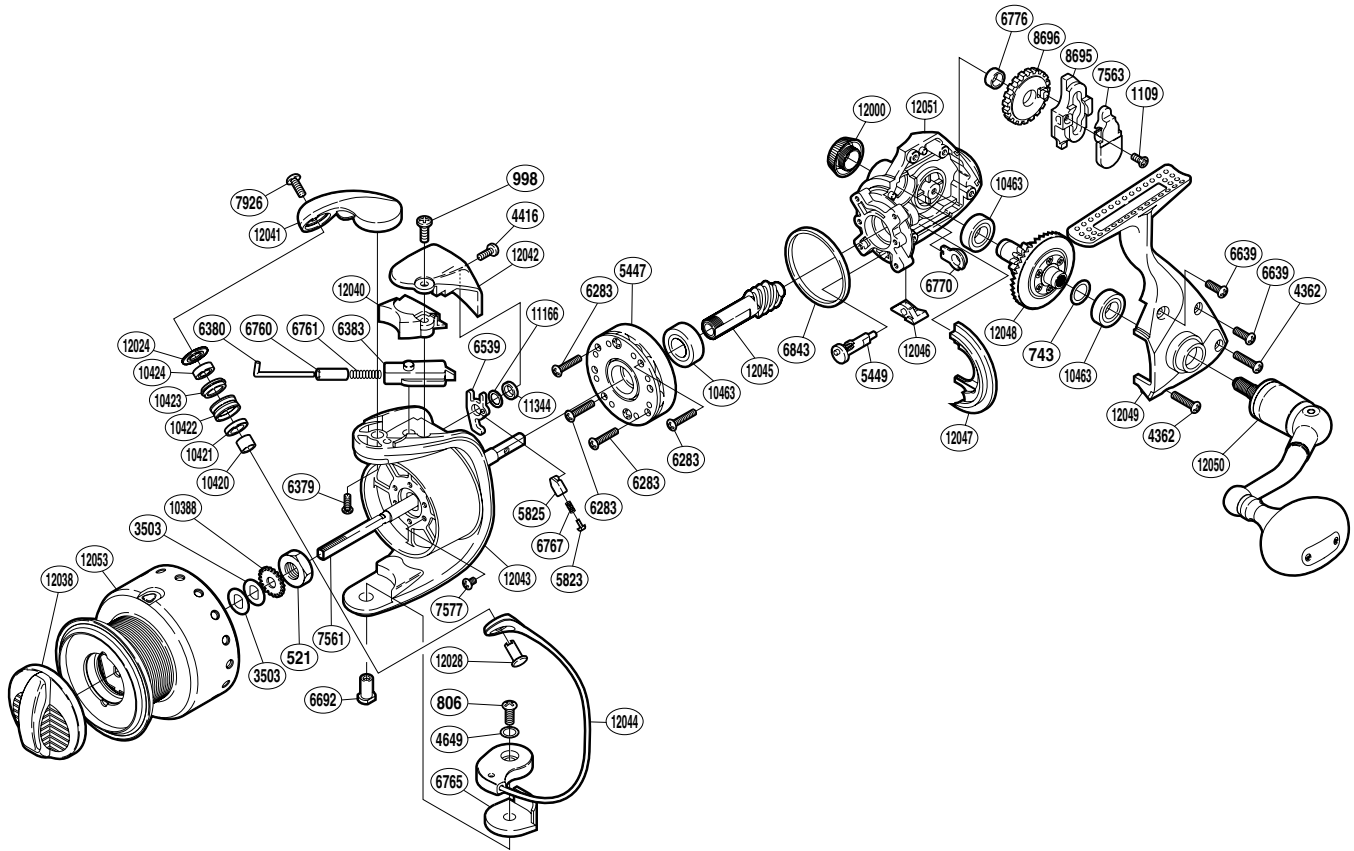

SHIMANO

Saragosa S A-RB

SRG-8000F

(1SE778000U)

Part No.	Description	Part No.	Description	Part No.	Description
RD 0521	Rotor Nut	RD 6760	Bail Spring Guide A Collar	RD11166	Spacer
RD 0743	Washer	RD 6761	Bail Spring	RD11344	Trip Lever Washer
RD 0806	Screw	RD 6765	Bail Hold Support Spacer	RD12000	Handle Screw Cap
RD 0998	Screw	RD 6767	Bail Trip Lever Spring	RD12024	Line Roller Washer
RD 1109	Screw	RD 6770	Bushing	RD12028	Line Roller Support
RD 3503	Spool Washer	RD 6776	Oscillating Gear Bushing	RD12038	Drag Knob
RD 4362	Screw	RD 6843	Friction Ring	RD12040	Bail Spring Cover
RD 4416	Screw	RD 7561	Main Shaft	RD12041	Bail Arm
RD 4649	Spacer	RD 7563	Oscillating Slider Inner	RD12042	Bail Spring Cover Guard
RD 5447	Roller Clutch Assembly	RD 7577	Screw	RD12043	Rotor
RD 5449	Anti-Reverse Cam	RD 7926	Screw	RD12044	Bail Assembly
RD 5823	Lever Spring Guide A	RD 8695	Oscillating Slider	RD12045	Pinion Gear
RD 5825	Lever Spring Guide B	RD 8696	Oscillating Gear	RD12046	Anti-Reverse Lever Cover
RD 6283	Screw	RD10388	Spool Support	RD12047	Side Cover Flange
RD 6379	Screw	RD10420	Bearing Spacer	RD12048	Drive Gear
RD 6380	Bail Spring Guide A	RD10421	Line Roller Collar	RD12049	Side Cover
RD 6383	Bail Spring Guide B	RD10422	Line Roller	RD12050	Handle Assembly
RD 6539	Bail Trip Lever	RD10423	Line Roller Bushing	RD12051	Body
RD 6639	Screw	RD10424	Ball Bearing	RD12053	Spool Assembly
RD 6692	Bail Hold Support Shaft	RD10463	Ball Bearing		

(191113)