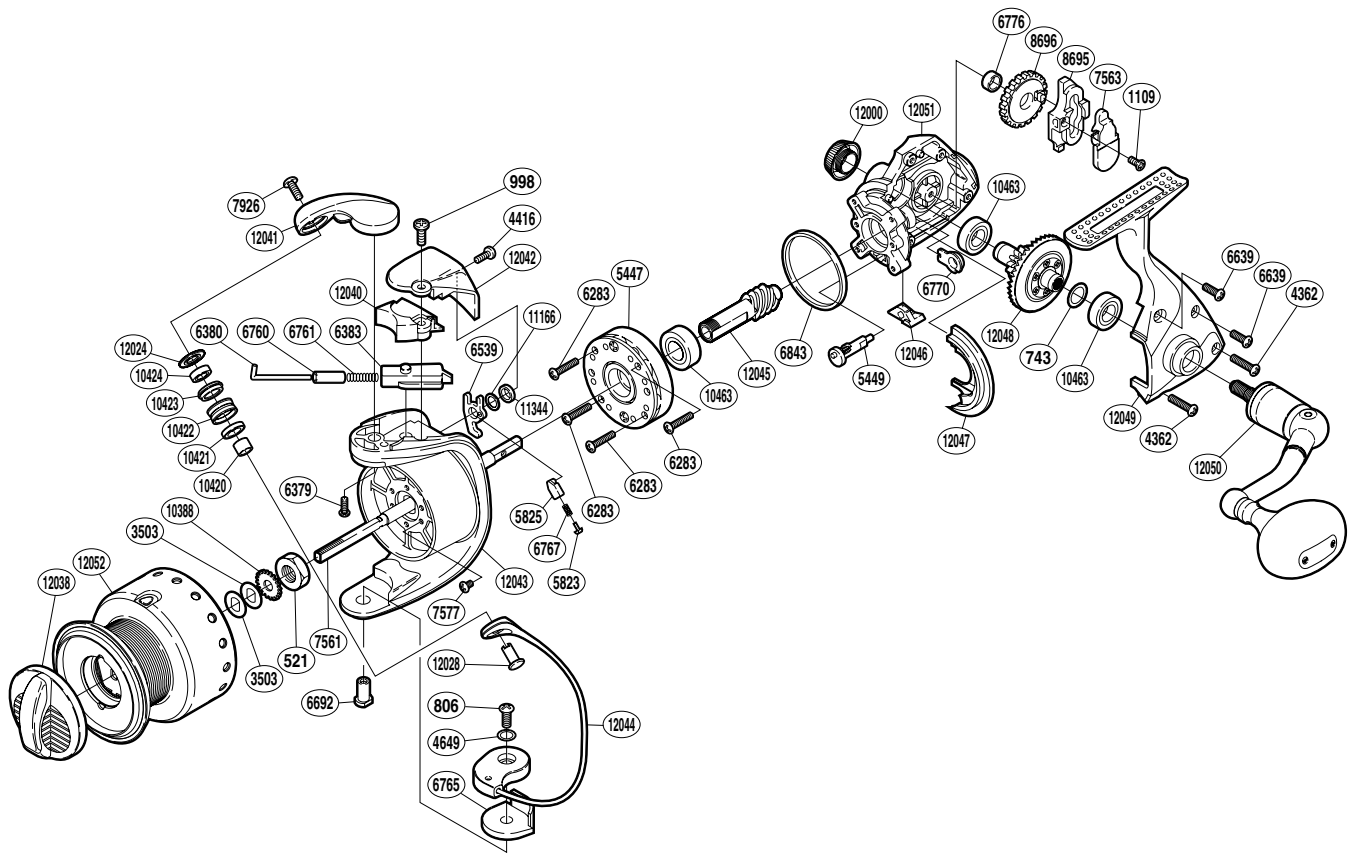

# SHIMANO

*Saragosa* S A-RB

SRG-6000F

(1SE77600U)

Part No.	Description	Part No.	Description	Part No.	Description
RD 0521	Rotor Nut	RD 6760	Bail Spring Guide A Collar	RD11166	Spacer
RD 0743	Washer	RD 6761	Bail Spring	RD11344	Trip Lever Washer
RD 0806	Screw	RD 6765	Bail Hold Support Spacer	RD12000	Handle Screw Cap
RD 0998	Screw	RD 6767	Bail Trip Lever Spring	RD12024	Line Roller Washer
RD 1109	Screw	RD 6770	Bushing	RD12028	Line Roller Support
RD 3503	Spool Washer	RD 6776	Oscillating Gear Bushing	RD12038	Drag Knob
RD 4362	Screw	RD 6843	Friction Ring	RD12040	Bail Spring Cover
RD 4416	Screw	RD 7561	Main Shaft	RD12041	Bail Arm
RD 4649	Spacer	RD 7563	Oscillating Slider Inner	RD12042	Bail Spring Cover Guard
RD 5447	Roller Clutch Assembly	RD 7577	Screw	RD12043	Rotor
RD 5449	Anti-Reverse Cam	RD 7926	Screw	RD12044	Bail Assembly
RD 5823	Lever Spring Guide A	RD 8695	Oscillating Slider	RD12045	Pinion Gear
RD 5825	Lever Spring Guide B	RD 8696	Oscillating Gear	RD12046	Anti-Reverse Lever Cover
RD 6283	Screw	RD10388	Spool Support	RD12047	Side Cover Flange
RD 6379	Screw	RD10420	Bearing Spacer	RD12048	Drive Gear
RD 6380	Bail Spring Guide A	RD10421	Line Roller Collar	RD12049	Side Cover
RD 6383	Bail Spring Guide B	RD10422	Line Roller	RD12050	Handle Assembly
RD 6539	Bail Trip Lever	RD10423	Line Roller Bushing	RD12051	Body
RD 6639	Screw	RD10424	Ball Bearing	RD12052	Spool Assembly
RD 6692	Bail Hold Support Shaft	RD10463	Ball Bearing		