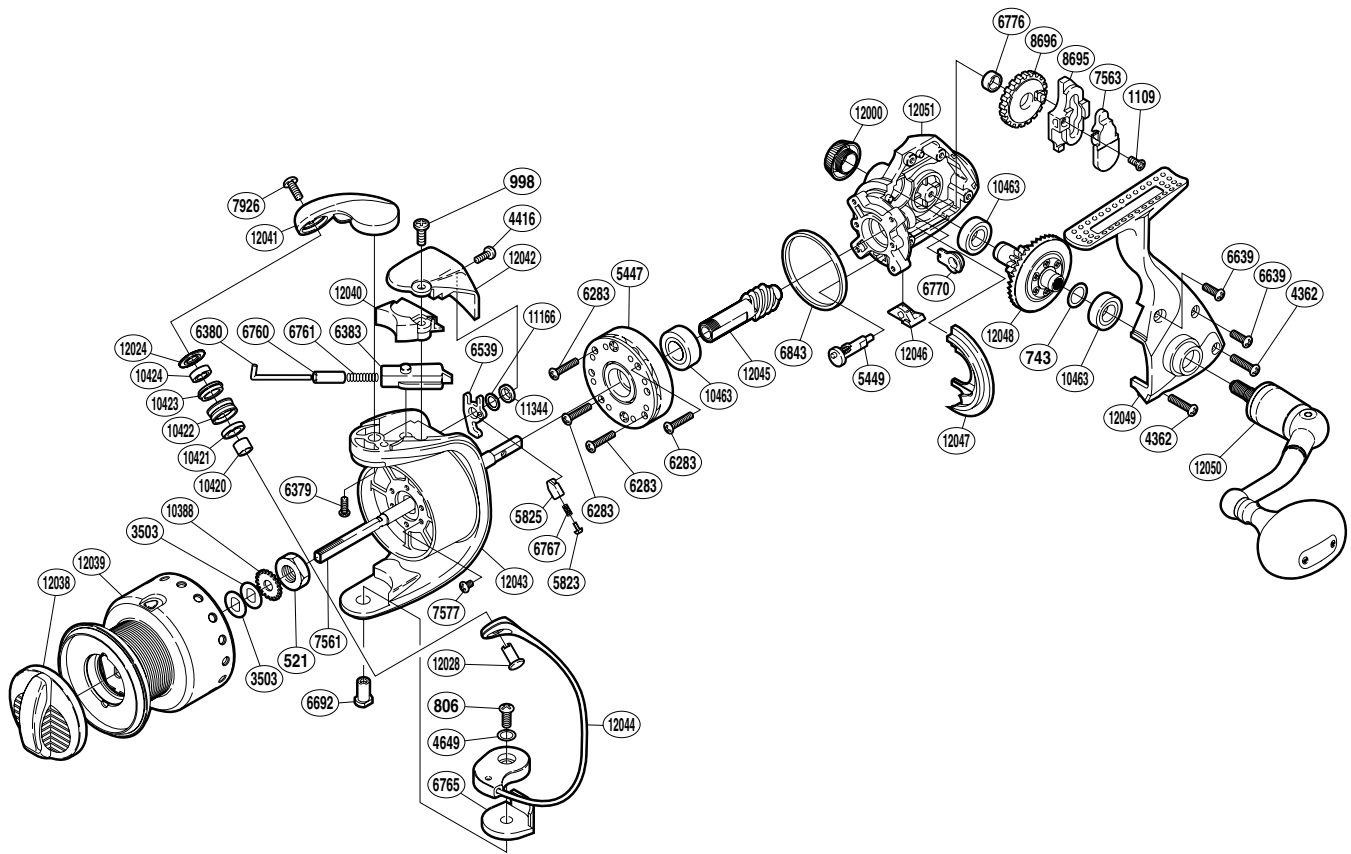

SHIMANO

Saragosa S A-RB

SRG-5000F

(1SE77500U)

Part No.	Description	Part No.	Description	Part No.	Description
RD 0521	Rotor Nut	RD 6760	Bail Spring Guide A Collar	RD11166	Spacer
RD 0743	Washer	RD 6761	Bail Spring	RD11344	Trip Lever Washer
RD 0806	Screw	RD 6765	Bail Hold Support Spacer	RD12000	Handle Screw Cap
RD 0998	Screw	RD 6767	Bail Trip Lever Spring	RD12024	Line Roller Washer
RD 1109	Screw	RD 6770	Bushing	RD12028	Line Roller Support
RD 3503	Spool Washer	RD 6776	Oscillating Gear Bushing	RD12038	Drag Knob
RD 4362	Screw	RD 6843	Friction Ring	RD12039	Spool Assembly
RD 4416	Screw	RD 7561	Main Shaft	RD12040	Bail Spring Cover
RD 4649	Spacer	RD 7563	Oscillating Slider Inner	RD12041	Bail Arm
RD 5447	Roller Clutch Assembly	RD 7577	Screw	RD12042	Bail Spring Cover Guard
RD 5449	Anti-Reverse Cam	RD 7926	Screw	RD12043	Rotor
RD 5823	Lever Spring Guide A	RD 8695	Oscillating Slider	RD12044	Bail Assembly
RD 5825	Lever Spring Guide B	RD 8696	Oscillating Gear	RD12045	Pinion Gear
RD 6283	Screw	RD10388	Spool Support	RD12046	Anti-Reverse Lever Cover
RD 6379	Screw	RD10420	Bearing Spacer	RD12047	Side Cover Flange
RD 6380	Bail Spring Guide A	RD10421	Line Roller Collar	RD12048	Drive Gear
RD 6383	Bail Spring Guide B	RD10422	Line Roller	RD12049	Side Cover
RD 6539	Bail Trip Lever	RD10423	Line Roller Bushing	RD12050	Handle Assembly
RD 6639	Screw	RD10424	Ball Bearing	RD12051	Body
RD 6692	Bail Hold Support Shaft	RD10463	Ball Bearing		