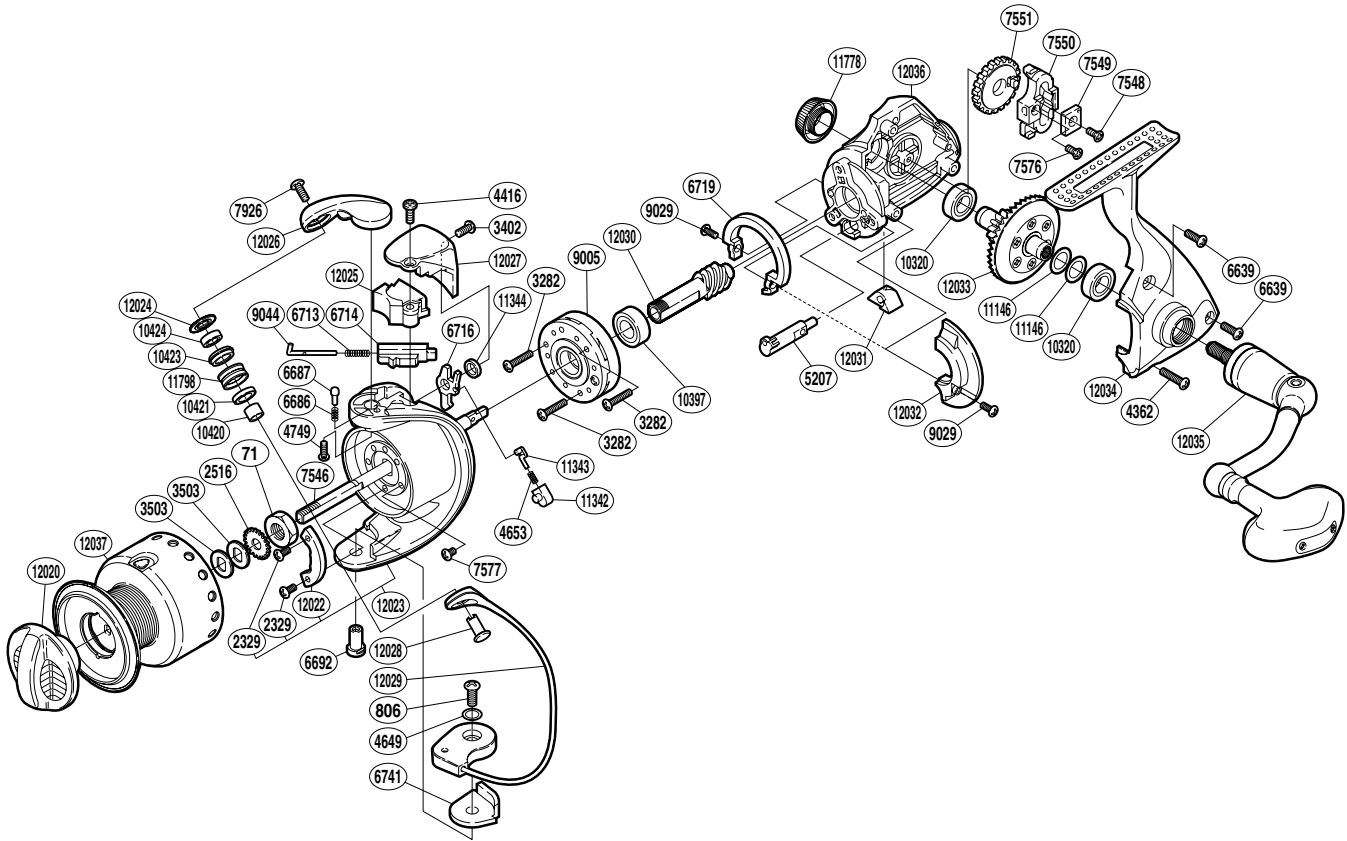

SHIMANO

Saragosa SA-RB

SRG-4000F

(1SE774000U)

Part No.	Description	Part No.	Description	Part No.	Description
RD 0071	Rotor Nut	RD 6741	Bail Hold Support Spacer	RD11344	Trip Lever Washer
RD 0806	Screw	RD 7546	Main Shaft	RD11778	Handle Screw Cap
RD 2329	Screw	RD 7548	Screw	RD11798	Line Roller
RD 2516	Spool Support	RD 7549	Oscillating Slider Inner	RD12020	Drag Knob
RD 3282	Screw	RD 7550	Oscillating Slider	RD12022	Counter Weight
RD 3402	Screw	RD 7551	Oscillating Gear	RD12023	Rotor
RD 3503	Spool Washer	RD 7576	Screw	RD12024	Line Roller Washer
RD 4362	Screw	RD 7577	Screw	RD12025	Bail Spring Cover
RD 4416	Screw	RD 7926	Screw	RD12026	Bail Arm
RD 4649	Spacer	RD 9005	Roller Clutch Assembly	RD12027	Bail Spring Cover Guard
RD 4653	Lever Spring	RD 9029	Screw	RD12028	Line Roller Support
RD 4749	Screw	RD 9044	Bail Spring Guide A	RD12029	Bail Assembly
RD 5207	Anti-Reverse Cam	RD10320	Ball Bearing	RD12030	Pinion Gear
RD 6639	Screw	RD10397	Ball Bearing	RD12031	Anti-Reverse Lever Cover
RD 6686	Click Spring	RD10420	Bearing Spacer	RD12032	Side Cover Flange
RD 6687	Bail Arm Click	RD10421	Line Roller Collar	RD12033	Drive Gear
RD 6692	Bail Hold Support Shaft	RD10423	Line Roller Bushing	RD12034	Side Cover
RD 6713	Bail Spring	RD10424	Ball Bearing	RD12035	Handle Assembly
RD 6714	Bail Spring Guide B	RD11146	Washer	RD12036	Body
RD 6716	Bail Trip Lever	RD11342	Lever Spring Guide B	RD12037	Spool Assembly
RD 6719	Friction Ring	RD11343	Lever Spring Guide A		

(191113)