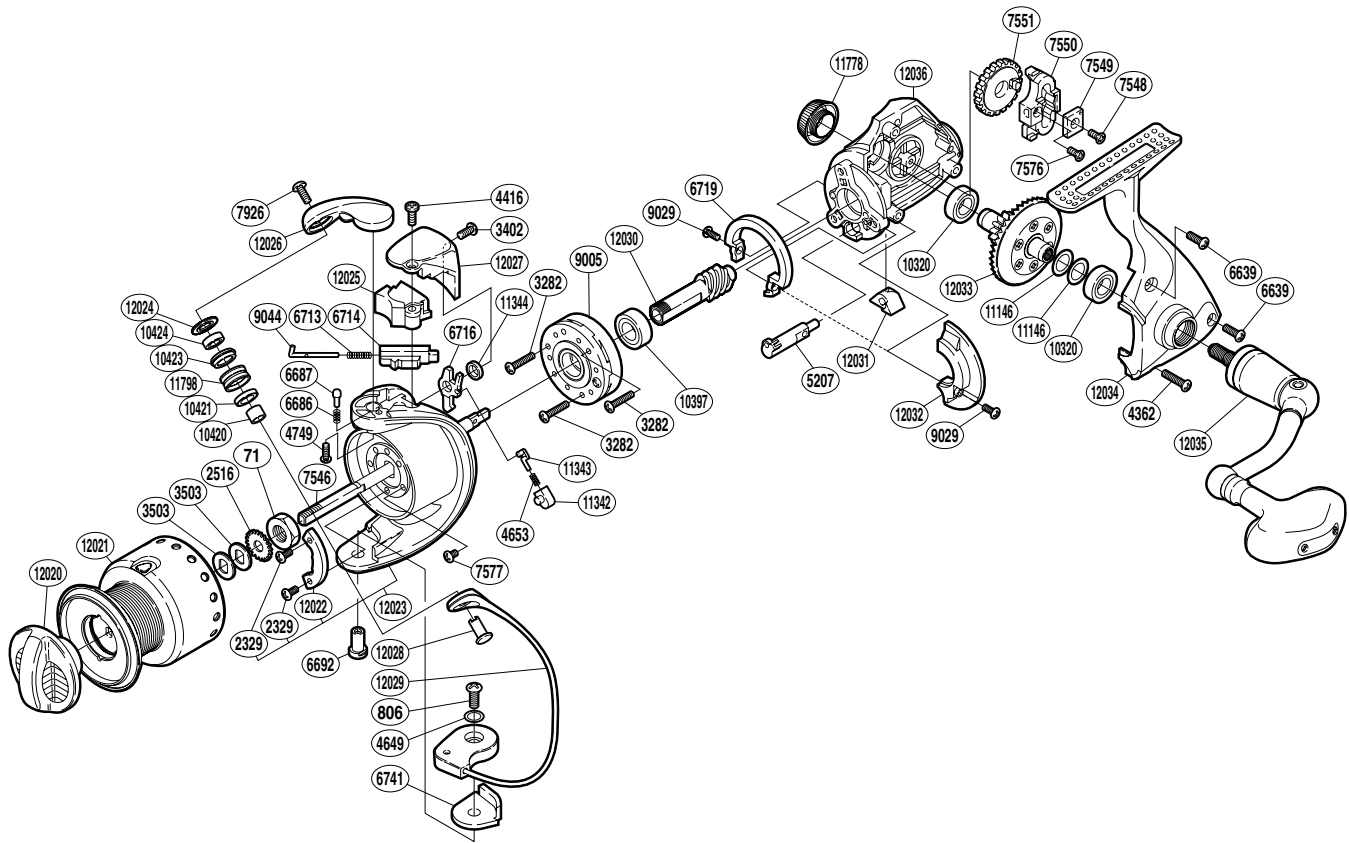

SHIMANO

Saragosa SA-RB

SRG-3000F

(1SE773000U)

Part No.	Description	Part No.	Description	Part No.	Description
RD 0071	Rotor Nut	RD 6741	Bail Hold Support Spacer	RD11344	Trip Lever Washer
RD 0806	Screw	RD 7546	Main Shaft	RD11778	Handle Screw Cap
RD 2329	Screw	RD 7548	Screw	RD11798	Line Roller
RD 2516	Spool Support	RD 7549	Oscillating Slider Inner	RD12020	Drag Knob
RD 3282	Screw	RD 7550	Oscillating Slider	RD12021	Spool Assembly
RD 3402	Screw	RD 7551	Oscillating Gear	RD12022	Counter Weight
RD 3503	Spool Washer	RD 7576	Screw	RD12023	Rotor
RD 4362	Screw	RD 7577	Screw	RD12024	Line Roller Washer
RD 4416	Screw	RD 7926	Screw	RD12025	Bail Spring Cover
RD 4649	Spacer	RD 9005	Roller Clutch Assembly	RD12026	Bail Arm
RD 4653	Lever Spring	RD 9029	Screw	RD12027	Bail Spring Cover Guard
RD 4749	Screw	RD 9044	Bail Spring Guide A	RD12028	Line Roller Support
RD 5207	Anti-Reverse Cam	RD10320	Ball Bearing	RD12029	Bail Assembly
RD 6639	Screw	RD10397	Ball Bearing	RD12030	Pinion Gear
RD 6686	Click Spring	RD10420	Bearing Spacer	RD12031	Anti-Reverse Lever Cover
RD 6687	Bail Arm Click	RD10421	Line Roller Collar	RD12032	Side Cover Flange
RD 6692	Bail Hold Support Shaft	RD10423	Line Roller Bushing	RD12033	Drive Gear
RD 6713	Bail Spring	RD10424	Ball Bearing	RD12034	Side Cover
RD 6714	Bail Spring Guide B	RD11146	Washer	RD12035	Handle Assembly
RD 6716	Bail Trip Lever	RD11342	Lever Spring Guide B	RD12036	Body
RD 6719	Friction Ring	RD11343	Lever Spring Guide A		

(191113)