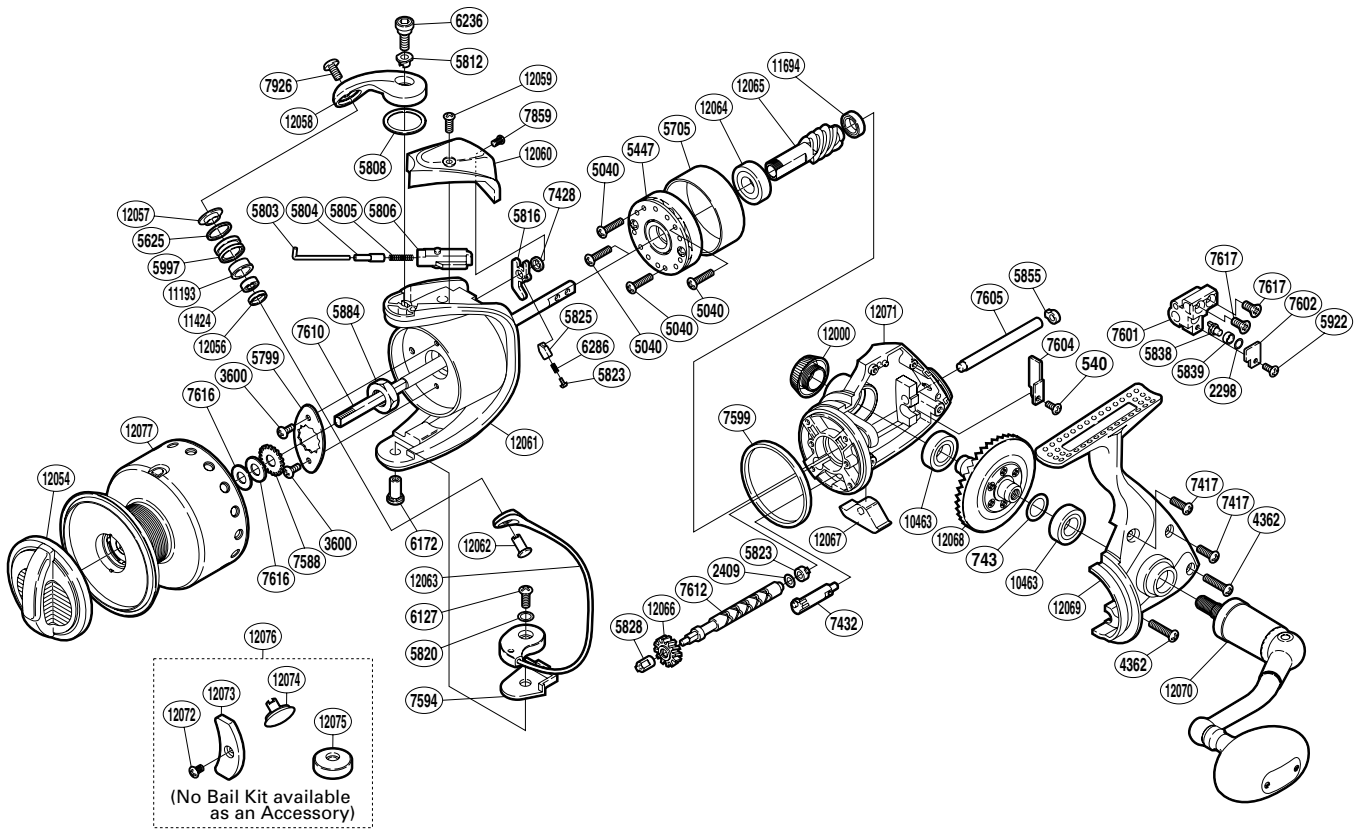

SHIMANO

Saragosa SA-RB

SRG-14000F

(1SE779500U)

Part No.	Description	Part No.	Description	Part No.	Description
RD 0540	Screw	RD 5884	Rotor Nut	RD11694	Ball Bearing
RD 0743	Washer	RD 5922	Screw	RD12000	Handle Screw Cap
RD 2298	Spacer	RD 5997	Line Roller	RD12054	Drag Knob
RD 2409	Spacer	RD 6127	Screw	RD12056	Bearing Spacer
RD 3600	Screw	RD 6172	Bail Hold Support Shaft	RD12057	Line Roller Washer
RD 4362	Screw	RD 6236	Screw	RD12058	Bail Arm
RD 5040	Screw	RD 6286	Bail Trip Lever Spring	RD12059	Screw
RD 5447	Roller Clutch Assembly	RD 7417	Screw	RD12060	Bail Spring Cover
RD 5625	Line Roller Spacer	RD 7428	Bail Trip Lever Washer	RD12061	Rotor
RD 5705	Roller Clutch Ring	RD 7432	Anti-Reverse Cam	RD12062	Line Roller Support
RD 5799	Rotor Nut Retainer	RD 7588	Spool Support	RD12063	Bail Assembly
RD 5803	Bail Spring Guide A	RD 7594	Bail Hold Support Spacer	RD12064	Ball Bearing
RD 5804	Spring Guide A Support	RD 7599	Friction Ring	RD12065	Pinion Gear
RD 5805	Bail Spring	RD 7601	Oscillating Slider	RD12066	Idle Gear
RD 5806	Bail Spring Guide B	RD 7602	Oscillating Slider Retainer	RD12067	Anti-Reverse Lever Cover
RD 5808	Washer	RD 7604	Worm Shaft Retainer	RD12068	Drive Gear
RD 5812	Screw Collar	RD 7605	Oscillating Guide	RD12069	Side Cover
RD 5816	Bail Trip Lever	RD 7610	Main Shaft	RD12070	Handle Assembly
RD 5820	Spacer	RD 7612	Worm Shaft	RD12071	Body
RD 5823	Lever Spring Guide A	RD 7616	Spool Washer	RD12077	Spool Assembly
RD 5825	Lever Spring Guide B	RD 7617	Screw		
RD 5828	Worm Bushing (Front)	RD 7859	Screw	RD12072	Screw (accessory)
RD 5832	Worm Bushing (Rear)	RD 7926	Screw	RD12073	Counter Weight (rotor) (accessory)
RD 5838	Oscillating Pawl	RD10463	Ball Bearing	RD12074	Line Roller Support B (accessory)
RD 5839	Oscillating Slider Bushing	RD11193	Line Roller Bushing	RD12075	Counter Weight (bail) (accessory)
RD 5855	Oscillating Guide Holder	RD11424	Ball Bearing	RD12076	Counter Weight Set (accessory)