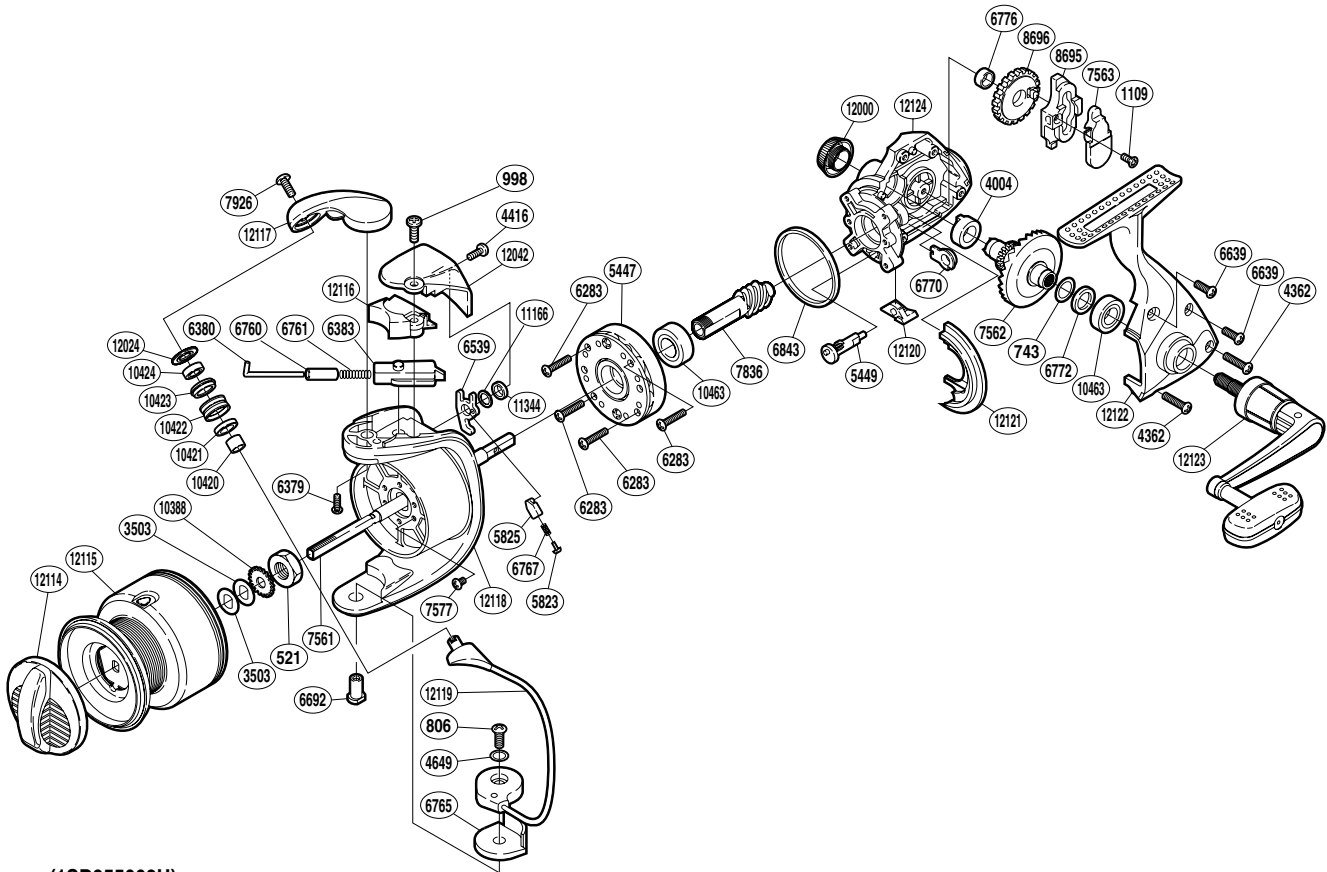

SHIMANO

SPHEROS A-RB

SP-5000FB

(1SD955003U)

Part No.	Description	Part No.	Description	Part No.	Description
RD 0521	Rotor Nut	RD 6692	Bail Hold Support Shaft	RD10422	Line Roller
RD 0743	Washer	RD 6760	Bail Spring Guide A Collar	RD10423	Line Roller Bushing
RD 0806	Screw	RD 6761	Bail Spring	RD10424	Ball Bearing
RD 0998	Screw	RD 6765	Bail Hold Support Spacer	RD10463	Ball Bearing
RD 1109	Screw	RD 6767	Bail Trip Lever Spring	RD11166	Spacer
RD 3503	Spool Washer	RD 6770	Bushing	RD11344	Trip Lever Washer
RD 4004	Drive Gear Bushing	RD 6772	Spacer	RD12000	Handle Screw Cap
RD 4362	Screw	RD 6776	Oscillating Gear Bushing	RD12024	Line Roller Washer
RD 4416	Screw	RD 6843	Friction Ring	RD12042	Bail Spring Cover Guard
RD 4649	Spacer	RD 7561	Main Shaft	RD12114	Drag Knob
RD 5447	Roller Clutch Assembly	RD 7562	Drive Gear	RD12115	Spool Assembly
RD 5449	Anti-Reverse Cam	RD 7563	Oscillating Slider Inner	RD12116	Bail Spring Cover
RD 5823	Lever Spring Guide A	RD 7577	Screw	RD12117	Bail Arm
RD 5825	Lever Spring Guide B	RD 7836	Pinion Gear	RD12118	Rotor
RD 6283	Screw	RD 7926	Screw	RD12119	Bail Assembly
RD 6379	Screw	RD 8695	Oscillating Slider	RD12120	Anti-Reverse Lever Cover
RD 6380	Bail Spring Guide A	RD 8696	Oscillating Gear	RD12121	Side Cover Flange
RD 6383	Bail Spring Guide B	RD10388	Spool Support	RD12122	Side Cover
RD 6539	Bail Trip Lever	RD10420	Bearing Spacer	RD12123	Handle Assembly
RD 6639	Screw	RD10421	Line Roller Collar	RD12124	Body