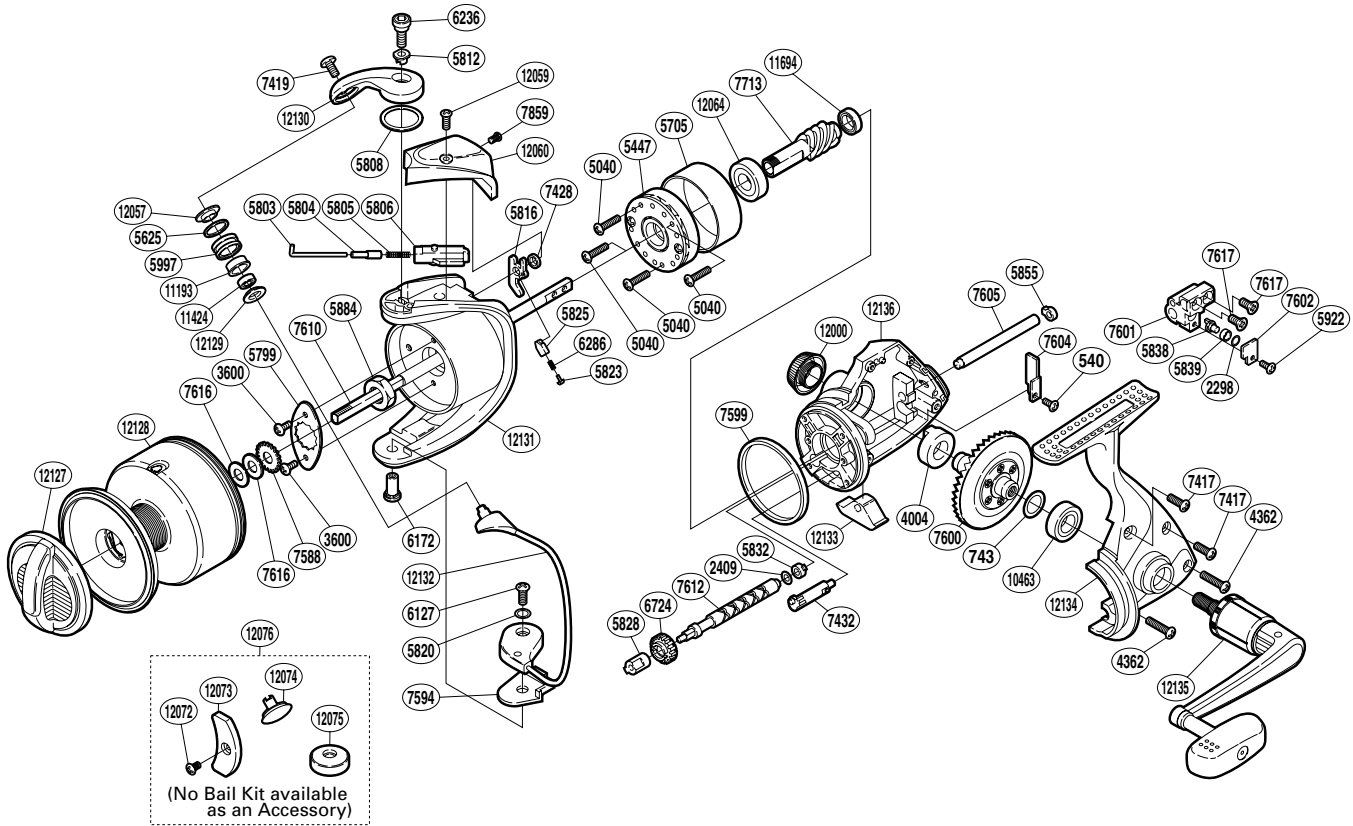

SHIMANO

SPHEROS A-RB

SP-18000FB

(1SD959803U)

Part No.	Description	Part No.	Description	Part No.	Description
RD 0540	Screw	RD 5855	Oscillating Guide Holder	RD 7859	Screw
RD 0743	Washer	RD 5884	Rotor Nut	RD10463	Ball Bearing
RD 2298	Spacer	RD 5922	Screw	RD11193	Line Roller Bushing
RD 2409	Spacer	RD 5997	Line Roller	RD11424	Ball Bearing
RD 3600	Screw	RD 6127	Screw	RD11694	Ball Bearing
RD 4004	Drive Gear Bushing	RD 6172	Bail Hold Support Shaft	RD12000	Handle Screw Cap
RD 4362	Screw	RD 6236	Screw	RD12057	Line Roller Washer
RD 5040	Screw	RD 6286	Bail Trip Lever Spring	RD12059	Screw
RD 5447	Roller Clutch Assembly	RD 6724	Idle Gear	RD12060	Bail Spring Cover
RD 5625	Line Roller Spacer	RD 7417	Screw	RD12064	Ball Bearing
RD 5705	Roller Clutch Ring	RD 7419	Screw	RD12127	Drag Knob
RD 5799	Rotor Nut Retainer	RD 7428	Bail Trip Lever Washer	RD12128	Spool Assembly
RD 5803	Bail Spring Guide A	RD 7432	Anti-Reverse Cam	RD12129	Bearing Spacer
RD 5804	Spring Guide A Support	RD 7588	Spool Support	RD12130	Bail Arm
RD 5805	Bail Spring	RD 7594	Bail Hold Support Spacer	RD12131	Rotor
RD 5806	Bail Spring Guide B	RD 7599	Friction Ring	RD12132	Bail Assembly
RD 5808	Washer	RD 7600	Drive Gear	RD12133	Anti-Reverse Lever Cover
RD 5812	Screw Collar	RD 7601	Oscillating Slider	RD12134	Side Cover
RD 5816	Bail Trip Lever	RD 7602	Oscillating Slider Retainer	RD12135	Handle Assembly
RD 5820	Spacer	RD 7604	Worm Shaft Retainer	RD12136	Body
RD 5823	Lever Spring Guide A	RD 7605	Oscillating Guide		
RD 5825	Lever Spring Guide B	RD 7610	Main Shaft	RD12072	Screw (accessory)
RD 5828	Worm Bushing (Front)	RD 7612	Worm Shaft	RD12073	Counter Weight (rotor) (accessory)
RD 5832	Worm Bushing (Rear)	RD 7616	Spool Washer	RD12074	Line Roller Support B (accessory)
RD 5838	Oscillating Pawl	RD 7617	Screw	RD12075	Counter Weight (bail) (accessory)
RD 5839	Oscillating Slider Bushing	RD 7713	Pinion Gear	RD12076	Counter Weight Set (accessory)