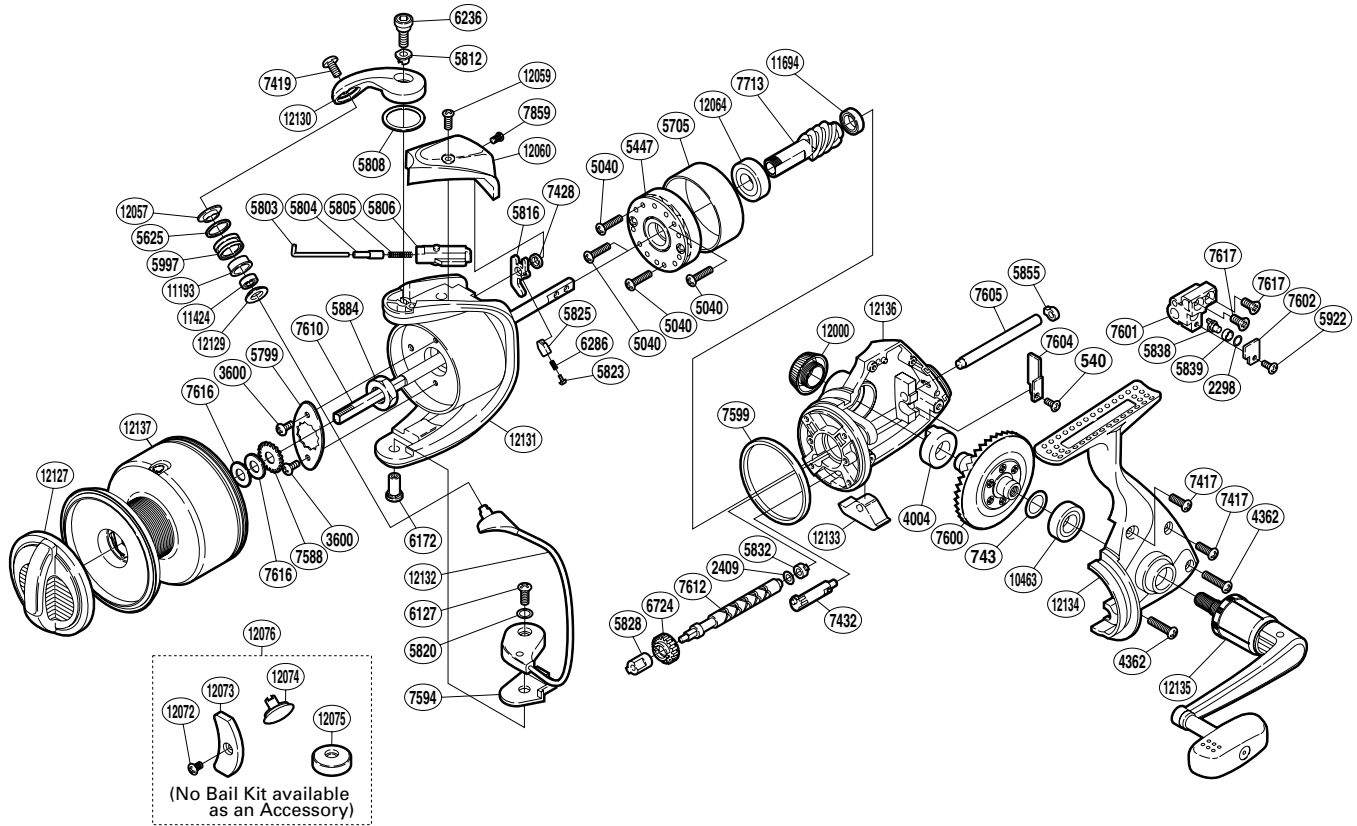

SHIMANO

SPHEROS A-RB

SP-14000FB

(1SD959503U)

Part No.	Description	Part No.	Description	Part No.	Description
RD 0540	Screw	RD 5855	Oscillating Guide Holder	RD 7859	Screw
RD 0743	Washer	RD 5884	Rotor Nut	RD10463	Ball Bearing
RD 2298	Spacer	RD 5922	Screw	RD11193	Line Roller Bushing
RD 2409	Spacer	RD 5997	Line Roller	RD11424	Ball Bearing
RD 3600	Screw	RD 6127	Screw	RD11694	Ball Bearing
RD 4004	Drive Gear Bushing	RD 6172	Bail Hold Support Shaft	RD12000	Handle Screw Cap
RD 4362	Screw	RD 6236	Screw	RD12057	Line Roller Washer
RD 5040	Screw	RD 6286	Bail Trip Lever Spring	RD12059	Screw
RD 5447	Roller Clutch Assembly	RD 6724	Idle Gear	RD12060	Bail Spring Cover
RD 5625	Line Roller Spacer	RD 7417	Screw	RD12064	Ball Bearing
RD 5705	Roller Clutch Ring	RD 7419	Screw	RD12127	Drag Knob
RD 5799	Rotor Nut Retainer	RD 7428	Bail Trip Lever Washer	RD12129	Bearing Spacer
RD 5803	Bail Spring Guide A	RD 7432	Anti-Reverse Cam	RD12130	Bail Arm
RD 5804	Spring Guide A Support	RD 7588	Spool Support	RD12131	Rotor
RD 5805	Bail Spring	RD 7594	Bail Hold Support Spacer	RD12132	Bail Assembly
RD 5806	Bail Spring Guide B	RD 7599	Friction Ring	RD12133	Anti-Reverse Lever Cover
RD 5808	Washer	RD 7600	Drive Gear	RD12134	Side Cover
RD 5812	Screw Collar	RD 7601	Oscillating Slider	RD12135	Handle Assembly
RD 5816	Bail Trip Lever	RD 7602	Oscillating Slider Retainer	RD12136	Body
RD 5820	Spacer	RD 7604	Worm Shaft Retainer	RD12137	Spool Assembly
RD 5823	Lever Spring Guide A	RD 7605	Oscillating Guide		
RD 5825	Lever Spring Guide B	RD 7610	Main Shaft	RD12072	Screw (accessory)
RD 5828	Worm Bushing (Front)	RD 7612	Worm Shaft	RD12073	Counter Weight (rotor) (accessory)
RD 5832	Worm Bushing (Rear)	RD 7616	Spool Washer	RD12074	Line Roller Support B (accessory)
RD 5838	Oscillating Pawl	RD 7617	Screw	RD12075	Counter Weight (bail) (accessory)
RD 5839	Oscillating Slider Bushing	RD 7713	Pinion Gear	RD12076	Counter Weight Set (accessory)