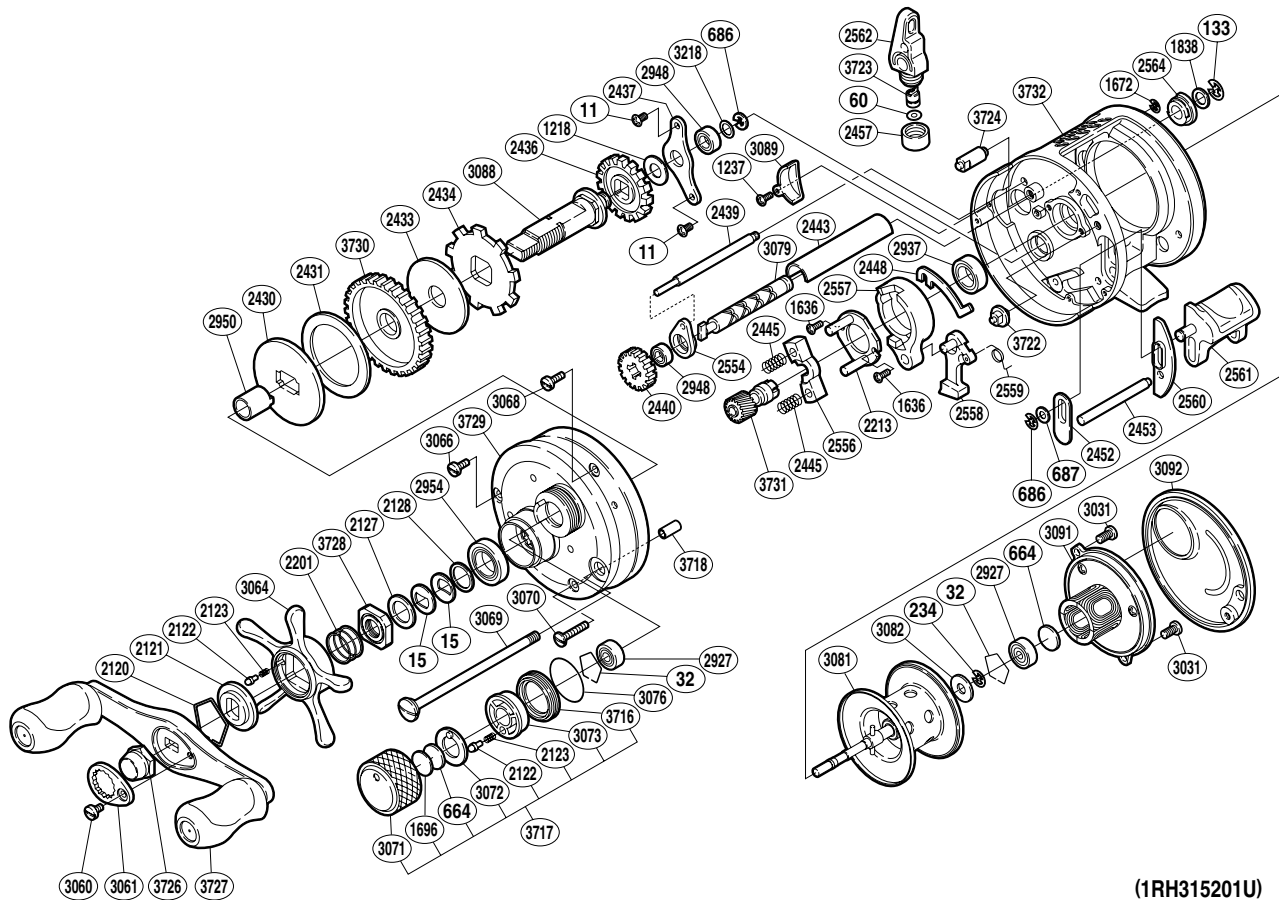

SHIMANO®

CALCUTTA TE

CTE-201DC

(1RH315201U)

Part No.	Description	Part No.	Description	Part No.	Description
BNT0011	Drive Shaft Retainer Screw	BNT2437	Drive Shaft Retainer	BNT3068	Left Side Plate Screw (A)
BNT0015	Drag Spring Washer	BNT2439	Level Wind Guide	BNT3069	Side Plate Shaft
BNT0032	Bearing Retainer	BNT2440	Idle Gear (C)	BNT3070	Left Side Plate Screw (B) (long)
BNT0060	Spacer (optional)	BNT2443	Level Wind Guard	BNT3071	Cast Control Cap
BNT0133	"E" Lock	BNT2445	Yoke Spring	BNT3072	Cast Control Click Plate
BNT0234	"E" Lock	BNT2448	Clutch Plate	BNT3073	Click Pin Holder
BNT0664	Spacer (B)	BNT2452	Clutch Bar Guide (A)	BNT3076	"O" Ring
BNT0686	"E" Lock	BNT2453	Clutch Bar Support	BNT3079	Spool Shaft
BNT0687	Spacer	BNT2457	Pawl Cap	BNT3081	Spool Assembly
BNT1218	Idle Gear (A) Spacer	BNT2554	Worm Bushing (A)	BNT3082	Magnetic Plate
BNT1237	Shield Screw	BNT2556	Yoke	BNT3088	Drive Shaft
BNT1636	Clutch Cam Screw	BNT2557	Clutch Cam	BNT3089	Frame Shield
BNT1672	"E" Lock	BNT2558	Clutch Pawl	BNT3091	Digital Control Assembly
BNT1696	Cast Control Spacer (B)	BNT2559	Clutch Pawl Spring	BNT3092	Right Side Plate
BNT1838	Worm Shaft Spacer	BNT2560	Clutch Bar Guide (B)	BNT3218	Drive Shaft Washer
BNT2120	Click Plate Retainer	BNT2561	Quick-Fire II Clutch Bar	BNT3716	Cast Control Click Holder
BNT2121	Star Drag Click	BNT2562	Line Guide	BNT3717	Cast Control Cap Assembly
BNT2122	Click Pin	BNT2564	Worm Bushing (B)	BNT3718	Side Plate Screw Collar
BNT2123	Click Spring	BNT2927	Ball Bearing	BNT3722	Set Pin
BNT2127	Star Drag Spacer	BNT2937	Ball Bearing	BNT3723	Line Guide Pawl
BNT2128	Bearing Washer	BNT2948	Ball Bearing	BNT3724	Anti-Reverse Pawl Pin
BNT2201	Star Drag Spring	BNT2950	Roller Clutch Inner Tube	BNT3726	Handle Nut
BNT2213	Clutch Cam Retainer	BNT2954	Star Drag Bearing	BNT3727	Handle Assembly
BNT2430	Key Washer	BNT3031	Digital Control Screw	BNT3728	Star Drag Nut
BNT2431	Drag Washer (C)	BNT3060	Handle Nut Plate Screw	BNT3729	Left Side Plate
BNT2433	Drag Washer (A)	BNT3061	Handle Nut Plate	BNT3730	Drive Gear
BNT2434	Anti-Reverse Ratchet	BNT3064	Star Drag	BNT3731	Pinion Gear
BNT2436	Idle Gear (A)	BNT3066	Left Side Plate Screw (C) (short)	BNT3732	One-Piece Frame