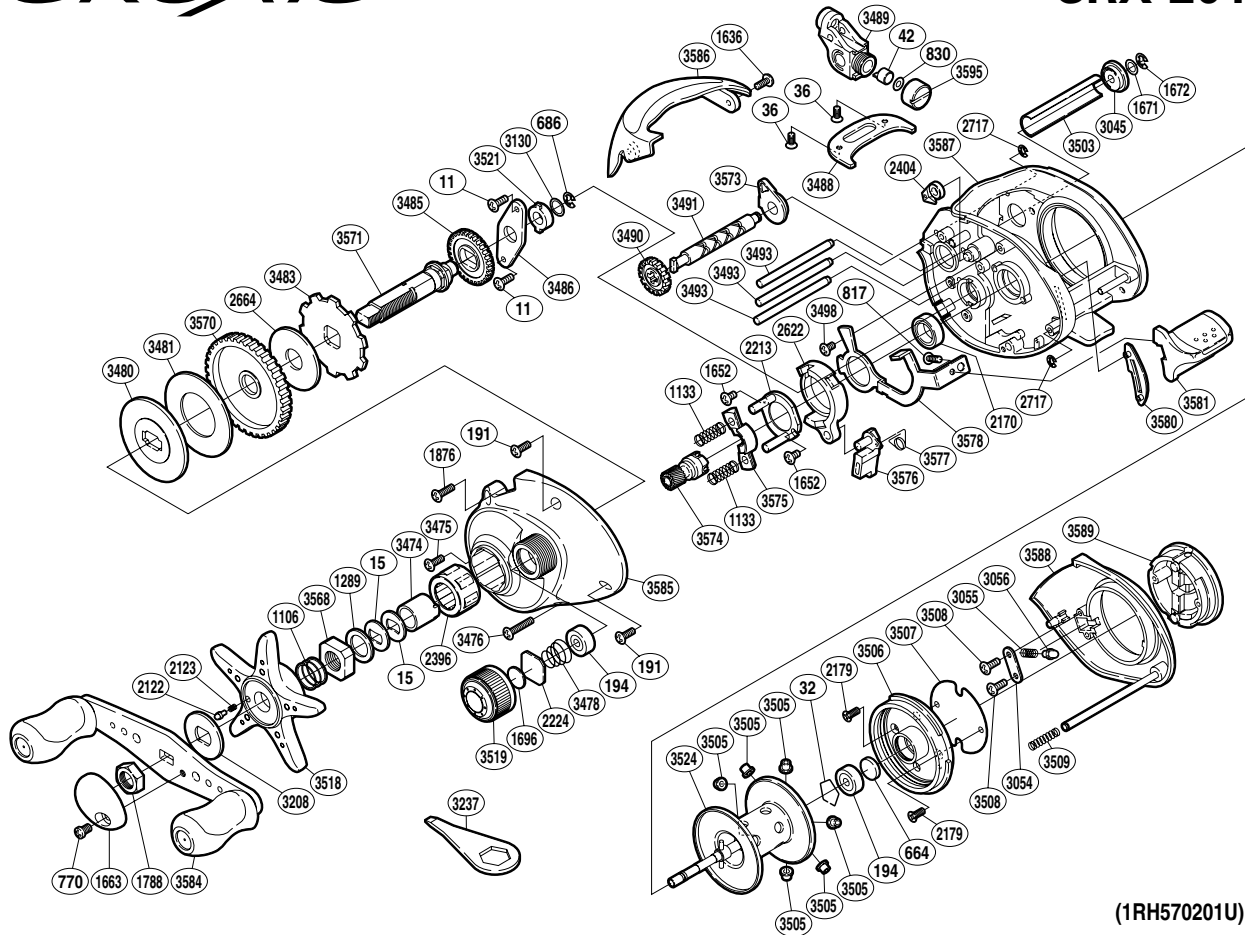

SHIMANO®

CRUXIS

CRX-201

(1RH570201U)

Part No.	Description	Part No.	Description	Part No.	Description
BNT0011	Screw	BNT2396	Roller Clutch Bearing	BNT3507	Brake Case Spacer
BNT0015	Drag Spring Washer	BNT2404	Anti-Reverse Pawl	BNT3508	Screw
BNT0032	Bearing Retainer	BNT2622	Clutch Cam	BNT3509	Side Plate Spring
BNT0036	Screw	BNT2664	Drag Washer	BNT3518	Star Drag
BNT0042	Line Guide Pawl	BNT2717	E Lock	BNT3519	Cast Control Cap
BNT0191	Screw	BNT3045	Worm Bushing B	BNT3521	Drive Shaft Bushing
BNT0194	Ball Bearing	BNT3054	Click Pin Retainer	BNT3524	Spool Assembly
BNT0664	Spacer B	BNT3055	Click Spring	BNT3568	Star Drag Nut
BNT0686	E Lock	BNT3056	Click Pin	BNT3570	Drive Gear
BNT0770	Screw	BNT3130	Washer	BNT3571	Drive Shaft
BNT0817	Screw	BNT3208	Star Drag Click Plate	BNT3573	Worm Bushing A
BNT0830	Spacer	BNT3474	Roller Clutch Inner Tube	BNT3574	Pinion Gear
BNT1106	Star Drag Spring	BNT3475	Screw	BNT3575	Yoke
BNT1133	Yoke Spring	BNT3476	Screw	BNT3576	Clutch Pawl
BNT1289	Star Drag Spacer	BNT3478	Spool Tension Spring	BNT3577	Clutch Pawl Spring
BNT1636	Screw	BNT3480	Key Washer	BNT3578	Clutch Plate
BNT1652	Screw	BNT3481	Drag Washer	BNT3580	Clutch Bar Guide
BNT1663	Handle Nut Plate	BNT3483	Anti-Reverse Ratchet	BNT3581	Quick-Fire II Clutch Bar
BNT1671	Washer	BNT3485	Idle Gear A	BNT3584	Handle Assembly
BNT1672	E Lock	BNT3486	Drive Shaft Retainer	BNT3585	Left Side Plate
BNT1696	Cast Control Spacer	BNT3488	Line Guard	BNT3586	Thumb Rest
BNT1788	Handle Nut	BNT3489	Line Guide	BNT3587	One-Piece Frame
BNT1876	Screw	BNT3490	Idle Gear C	BNT3588	Right Side Plate
BNT2122	Click Pin	BNT3491	Worm Shaft	BNT3589	Turnkey Dial
BNT2123	Click Spring	BNT3493	Stabilizer Bar	BNT3595	Pawl Cap
BNT2170	Ball Bearing	BNT3498	Screw		
BNT2179	Screw	BNT3503	Level Wind Guard		
BNT2213	Clutch Cam Retainer	BNT3505	Brake Collar (Red)		
BNT2224	Spool Tension Spacer	BNT3506	Brake Case	BNT3237	Wrench (accessory)

(180206)