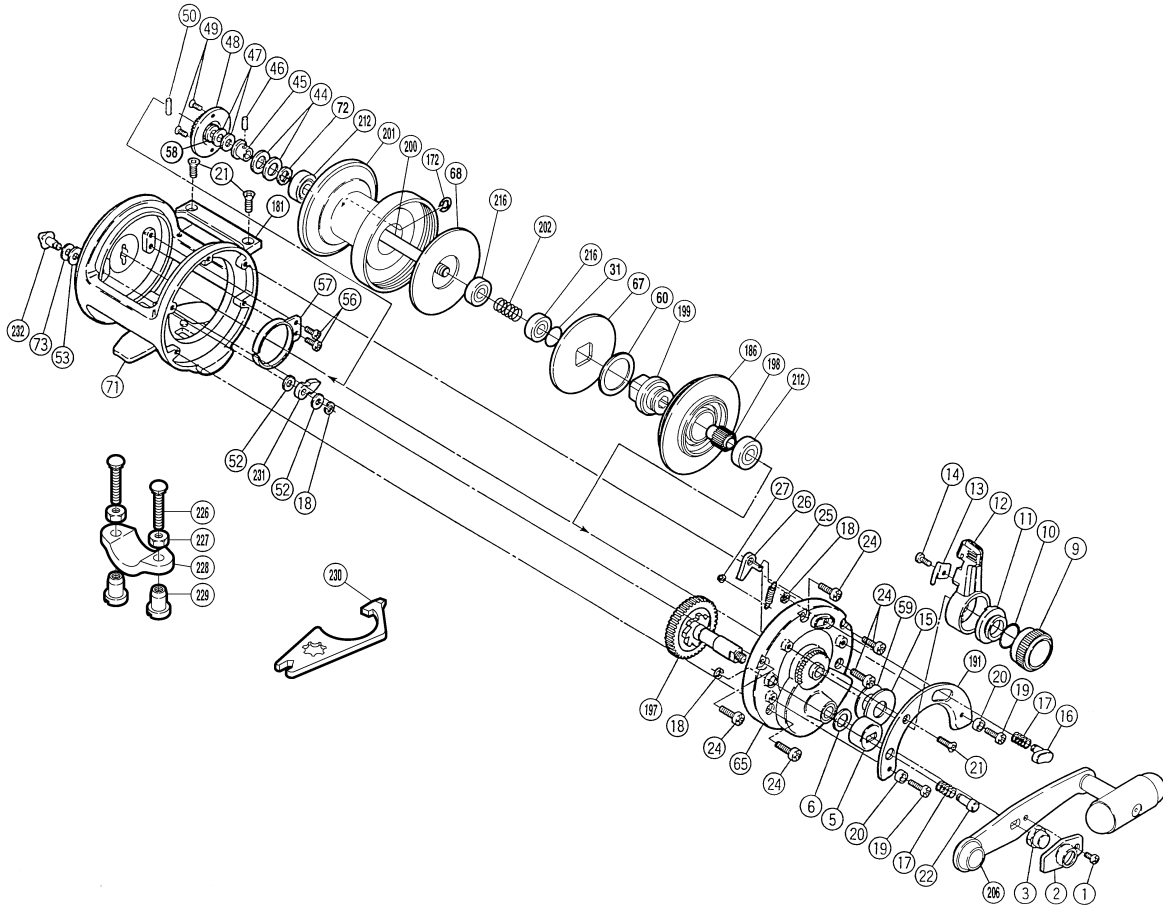

SHIMANO®

TLD A-RB

TLD-15

Part No.	Description	Part No.	Description	Part No.	Description
TLD0001	Handle Lock Screw	TLD0027	Dog Spring Retainer	TLD0172	"C" Lock
TLD0002	Handle Lock	TLD0031	Seal Lock	TLD0181	Line Guard
TLD0003	Handle Nut	TLD0044	Pre-Load Spring B	TLD0186	Cooling Shield
TLD0005	Gear Shaft Shield	TLD0045	Pre-Load Body	TLD0191	Lever Quadrant
TLD0006	Gear Shaft Thrust Washer	TLD0046	Cross Pin A	TLD0197	Main Gear
TLD0009	Pre-Program Dial	TLD0047	Spacer A	TLD0198	Pinion Gear
TLD0010	Body "O" Seal	TLD0048	Click Gear	TLD0199	Pinion Guard
TLD0011	Lever Shaft Body	TLD0049	Click Gear Screw	TLD0200	Main Shaft
TLD0012	Drag Control Lever	TLD0050	Cross Pin B	TLD0201	Spool
TLD0013	Lever Click Spring	TLD0052	Click Pawl Washer	TLD0202	Pressure Release Spring
TLD0014	Click Spring Screw	TLD0053	Click Button Washer A	TLD0206	Handle
TLD0015	Lever Thrust Ring	TLD0056	Click Spring Screw	TLD0212	Ball Bearing
TLD0016	Strike Stop	TLD0057	Click Spring	TLD0216	Ball Bearing
TLD0017	Pressure Spring	TLD0058	Spacer B	TLD0231	Click Pawl
TLD0018	"C" Lock	TLD0059	Spacer	TLD0232	Click Button
TLD0019	Quadrant Anchor Bolt	TLD0060	Pre-Load Spring A		
TLD0020	Bolt Shield	TLD0065	Side Plate	TLD0226	Rod Clamp Bolt (accessory)
TLD0021	Quadrant Screw	TLD0067	Drag Plate	TLD0227	Rod Clamp Nut (B) (accessory)
TLD0022	Free Spool Detent	TLD0068	Titanium Drag Washer	TLD0228	Rod Clamp (accessory)
TLD0024	Side Plate Bolt	TLD0071	One-Piece Body	TLD0229	Rod Clamp Nut (A) (accessory)
TLD0025	Dog Spring	TLD0072	Pre-Load Washer A		
TLD0026	Dog	TLD0073	Click Button Washer B	TLD0230	Wrench (accessory)