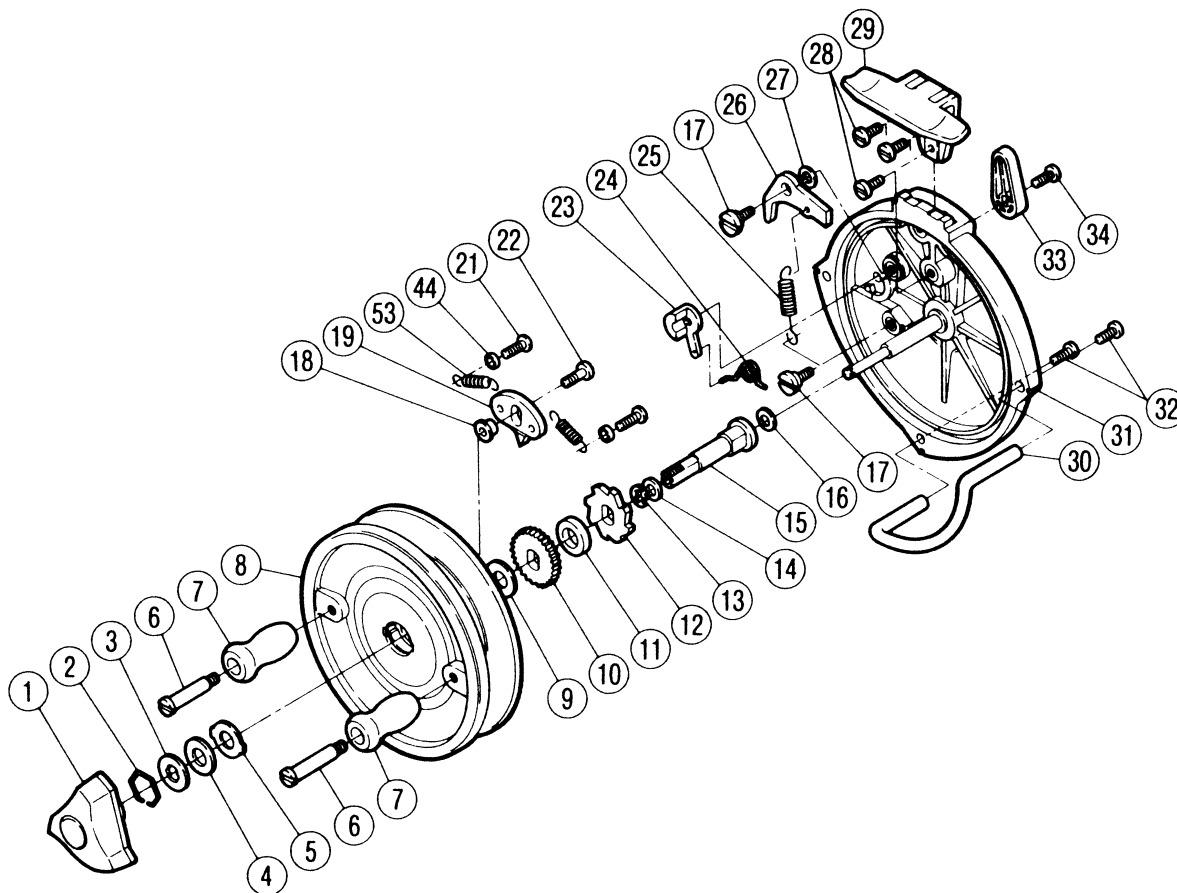

### MCR-2000GTP

Part No.	Description	Part No.	Description
MCR0001	Drag Knob	MCR0019	Click Pawl
MCR0002	Drag Washers Retainer	MCR0021	Click Spring Screw
MCR0003	Key Washer	MCR0022	Click Pawl Screw
MCR0004	Drag Washer	MCR0023	Anti-Reverse Cam
MCR0005	Eared Washer	MCR0024	Anti-Reverse Cam Spring
MCR0006	Handle Knob Bolt	MCR0025	Anti-Reverse Pawl Spring
MCR0007	Handle Knob	MCR0026	Anti-Reverse Pawl
MCR0008	Spool	MCR0027	Anti-Reverse Pawl Spacer
MCR0009	Spool Washer	MCR0028	Stand Screw
MCR0010	Click Gear	MCR0029	Stand
MCR0011	Spacer	MCR0030	Line Guard
MCR0012	Anti-Reverse Ratchet	MCR0031	Back Plate
MCR0013	Main Shaft Retainer	MCR0032	Line Guard Screw
MCR0014	Retainer Spacer	MCR0033	Anti-Reverse Lever
MCR0015	Main Shaft	MCR0034	Anti-Reverse Lever Screw
MCR0016	Main Shaft Washer	MCR0044	Click Spring Screw Collar
MCR0017	Anti-Reverse Pawl Screw	MCR0053	Click Spring
MCR0018	Click Pawl Bushing		