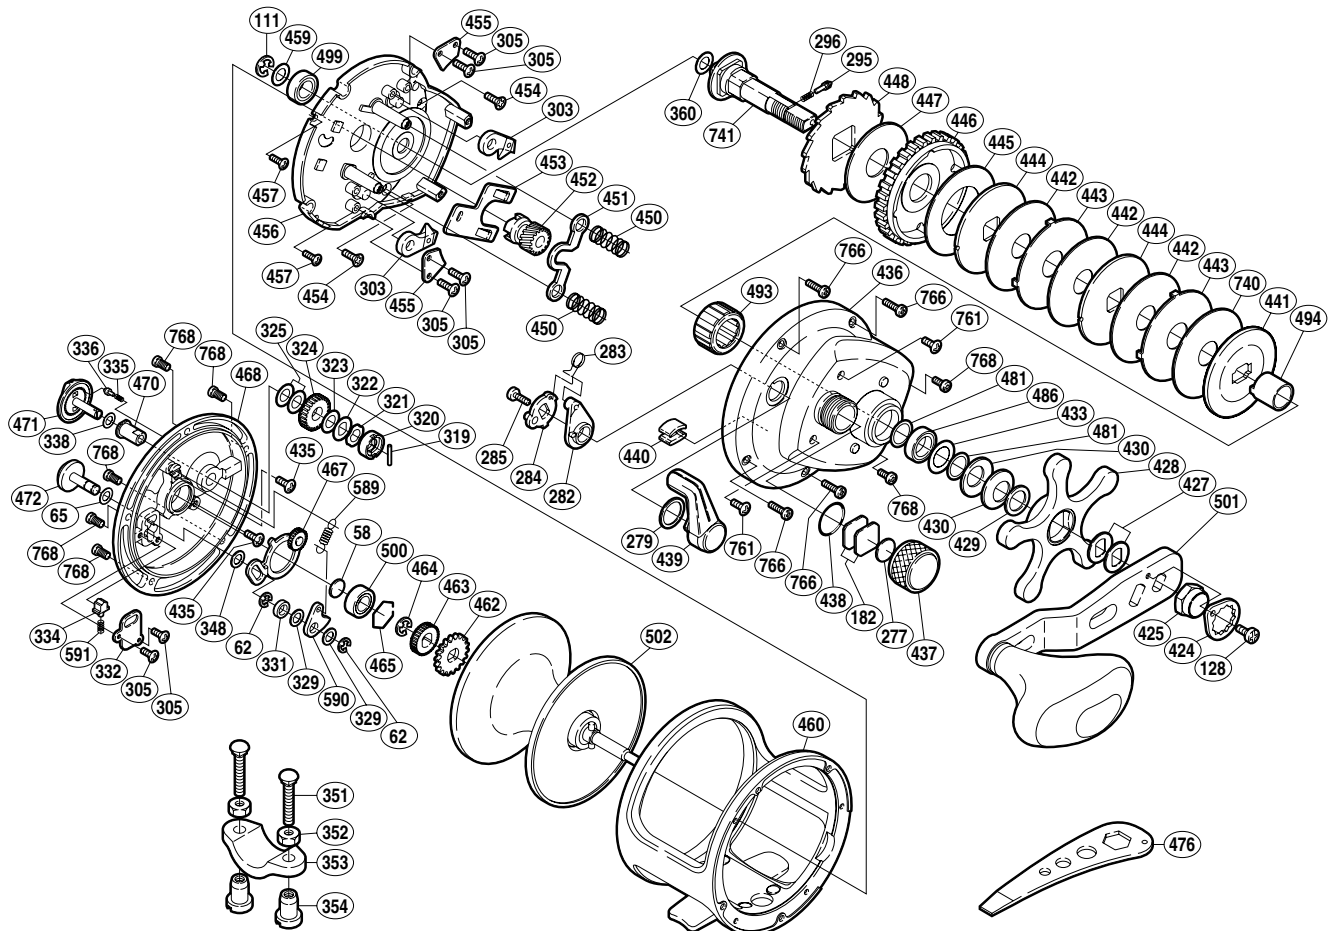

SHIMANO

TRINIDAD A-RB

TN-40

Part No.	Description	Part No.	Description	Part No.	Description
TGT0058	Spacer "B"	TGT0424	Handle Nut Plate	TGT0463	"BR" Gear (A)
TGT0062	Click Pawl Retainer	TGT0425	Handle Nut	TGT0464	Click Gear Retainer
TGT0065	Spacer (A)	TGT0427	Drive Shaft Shield	TGT0465	Bearing Retainer
TGT0111	Drive Shaft Retainer	TGT0428	Star Drag	TGT0467	"BR" Set Plate
TGT0128	Handle Nut Plate Screw	TGT0429	Star Drag Washer	TGT0468	Left Side Plate
TGT0182	Cast Control Spacer (A)	TGT0430	Drag Spring Washer (10L)	TGT0470	"BR" Bushing
TGT0277	Cast Control Spacer (B)	TGT0433	Bearing Seal	TGT0471	"BR" Dial
TGT0279	Smoother	TGT0435	"BR" Set Plate Screw	TGT0472	Click Button
TGT0282	Eccentric Cam Bushing	TGT0436	Right Side Plate	TGT0481	Bearing Thrust Washer
TGT0283	Clutch Spring	TGT0437	Cast Control Cap	TGT0486	Ball Bearing
TGT0284	Clutch Cam	TGT0438	"O" Ring	TGT0493	Roller Clutch Bearing
TGT0285	Clutch Lever Screw	TGT0439	Clutch Lever	TGT0494	Roller Clutch Inner Tube
TGT0295	Click Pin	TGT0440	Line Clip	TGT0499	Ball Bearing
TGT0296	Click Spring	TGT0441	Key Washer	TGT0500	Ball Bearing
TGT0303	Anti-Reverse Pawl	TGT0442	Drag Washer (D)	TGT0501	Handle Assembly
TGT0305	Multi-Purpose Screw	TGT0443	Eared Washer (E)	TGT0502	Spool Assembly
TGT0319	"BR" Cam Pin	TGT0444	Key Washer (C)	TGT0589	Click Pawl Spring
TGT0320	"BR" Cam	TGT0445	Drag Washer (B)	TGT0590	Click Pawl
TGT0321	"BR" Friction Washer	TGT0446	Drive Gear	TGT0591	Click Spring
TGT0322	"BR" Washer (C)	TGT0447	Drag Washer (A)	TGT0740	Drag Washer (F)
TGT0323	"BR" Washer (A)	TGT0448	Anti-Reverse Ratchet	TGT0741	Drive Shaft
TGT0324	"BR" Gear (C)	TGT0450	Yoke Spring	TGT0761	Right Side Plate Screw (C)
TGT0325	"BR" Washer (B)	TGT0451	Yoke	TGT0766	Right Side Plate Screw (A)
TGT0329	Spacer (B)	TGT0452	Pinion Gear	TGT0768	Side Plate Screw
TGT0331	Click Pawl Spacer	TGT0453	Yoke Plate		
TGT0332	Click Spring Retainer	TGT0454	Set Plate Screw (B)		
TGT0334	Click Spring Holder	TGT0455	Anti-Reverse Pawl Keeper	TGT0351	Rod Clamp Bolt (accessory)
TGT0335	"BR" Click Spring	TGT0456	Set Plate	TGT0352	Rod Clamp Nut (B) (accessory)
TGT0336	"BR" Click Pin	TGT0457	Set Plate Screw (A)	TGT0353	Rod Clamp (accessory)
TGT0338	"BR" Washer (D)	TGT0459	Drive Shaft Washer (A)	TGT0354	Rod Clamp Nut (A) (accessory)
TGT0348	Spacer (C)	TGT0460	One-Piece Frame		
TGT0360	Drive Shaft Washer (B)	TGT0462	Click Gear	TGT0476	Wrench (accessory)